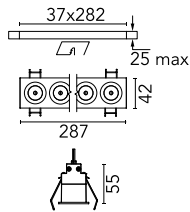

### Main specifications

<b>Number of heads</b>	1	<b>Net lumen (lm)</b>	1735
<b>Lamp category</b>	LED	<b>Mountings</b>	Ceiling recessed
<b>Power (W)</b>	21.6W	<b>Environment</b>	Indoor dry location
<b>CCT (K)</b>	2700K		
<b>CRI</b>	90		

### Optical

<b>Lighting type</b>	Direct
<b>LED type</b>	Power LED
<b>Light distribution</b>	Symmetric
<b>Optical type</b>	Flood
<b>Beam angle (°)</b>	33
<b>Beam angle C90-270 (°)</b>	33

<b>Beam Angle:</b>	33°		
	<b>h(m)</b>	<b>E(lx)</b>	<b>D(m)</b>
	1	5426	0.60
	2	1357	1.19
	3	603	1.79
	4	339	2.39
	5	217	2.99

Luminous flux luminaire  
1735 lm (EXTREME CUT OFF)

### Physical

<b>Color</b>	White/Black	<b>Length (mm)</b>	287
<b>Orientation</b>	Fixed		
<b>Trim</b>	yes		
<b>Recessed depth (mm)</b>	75		
<b>Weight (kg)</b>	0.50		