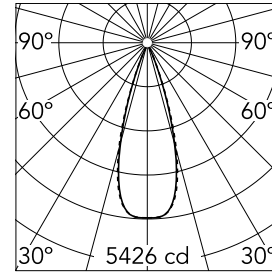

### Main specifications

<b>Number of heads</b>	1	<b>Net lumen (lm)</b>	1735
<b>Lamp category</b>	LED	<b>Mountings</b>	Ceiling recessed
<b>Power (W)</b>	21.6W	<b>Environment</b>	Indoor dry location
<b>CCT (K)</b>	2700K		
<b>CRI</b>	90		

### Optical

<b>Lighting type</b>	Direct
<b>LED type</b>	Power LED
<b>Light distribution</b>	Symmetric
<b>Optical type</b>	Flood
<b>Beam angle (°)</b>	33
<b>Beam angle C90-270 (°)</b>	33

<b>Beam Angle:</b>	33°		
	<b>h(m)</b>	<b>E(lx)</b>	<b>D(m)</b>
	1	5426	0.60
	2	1357	1.19
	3	603	1.79
	4	339	2.39
	5	217	2.99

Luminous flux luminaire  
1735 lm (EXTREME CUT OFF)

### Physical

<b>Color</b>	White/Black	<b>Length (mm)</b>	287
<b>Orientation</b>	Fixed		
<b>Trim</b>	yes		
<b>Recessed depth (mm)</b>	75		
<b>Weight (kg)</b>	0.50		