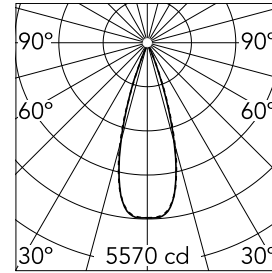

### Main specifications

<b>Number of heads</b>	1	<b>Net lumen (lm)</b>	1787
<b>Lamp category</b>	LED	<b>Mountings</b>	Ceiling recessed
<b>Power (W)</b>	21.6W	<b>Environment</b>	Indoor
<b>CCT (K)</b>	2700K		
<b>CRI</b>	90		

### Optical

<b>Lighting type</b>	Direct
<b>LED type</b>	Power LED
<b>Light distribution</b>	Symmetric
<b>Optical type</b>	Flood
<b>Beam angle (°)</b>	33
<b>Beam angle C90-270 (°)</b>	33

<b>Beam Angle:</b>	33°		
<b>h(m)</b>	<b>E(lx)</b>	<b>D(m)</b>	
1	5570	0.59	
2	1392	1.18	
3	619	1.78	
4	348	2.37	
5	223	2.96	

Luminous flux luminaire  
1787 lm (EXTREME CUT OFF)

### Physical

<b>Color</b>	White/White	<b>Length (mm)</b>	287
<b>Orientation</b>	Fixed		
<b>Trim</b>	yes		
<b>Recessed depth (mm)</b>	75		
<b>Weight (kg)</b>	0.50		