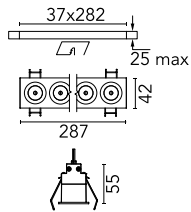

Electrical

Frequency (Hz)	50/60	Emergency	Without
Voltage (V)	220.00	Insulation class	II
Dimmable	Yes		
Driver	Remote		
Driver type	Electronic dimmable DALI		

Physical

Color	White/White	Length (mm)	287
Orientation	Fixed		
Trim	yes		
Recessed depth (mm)	75		
Weight (kg)	0.50		

Note

Pre-installation frame not required.