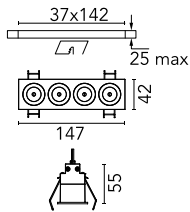

Number of heads	1	Net lumen (lm)	764
Lamp category	LED	Mountings	Ceiling recessed
Power (W)	10.8W	Environment	Indoor dry location
CCT (K)	3000K		
CRI	90		

Optical

Lighting type	Direct
LED type	Power LED
Light distribution	Symmetric
Optical type	Wide flood
Beam angle (°)	46
Beam angle C90-270 (°)	46

Beam Angle:	46°		
	h(m)	E(lx)	D(m)
1	1407	0.84	
2	352	1.69	
3	156	2.53	
4	88	3.38	
5	56	4.22	

Luminous flux luminaire
764 lm (EXTREME CUT OFF)

Electrical

Frequency (Hz)	50/60	Emergency	Without
Voltage (V)	220.00	Insulation class	II
Dimmable	Yes		
Driver	Remote included		
Driver type	Dimmable DALI		
	1		

Physical

Color	White/Gold	Length (mm)	147
Orientation	Fixed		
Trim	yes		
Recessed depth (mm)	75		
Weight (kg)	0.34		

Note

Pre-installation frame not required.