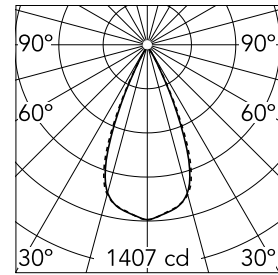

Light Shadow Fixed Trim Dali Version 4 Spots Optic Wide Flood

03.8315.40ADA - White/Gold

Recessed integrated luminaire with 4 LED lighting spots. Remote power supply included (220-240V).

Main specifications

Number of heads	1	Net lumen (lm)	764
Lamp category	LED	Mountings	Ceiling recessed
Power (W)	10.8W	Environment	Indoor dry location
CCT (K)	3000K		
CRI	90		

Optical

Lighting type	Direct
LED type	Power LED
Light distribution	Symmetric
Optical type	Wide flood
Beam angle (°)	46
Beam angle C90-270 (°)	46

Physical

Color	White/Gold	Length (mm)	147
Orientation	Fixed		
Trim	yes		
Recessed depth (mm)	75		
Weight (kg)	0.34		

Note

Pre-installation frame not required.