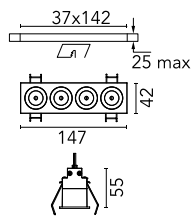

Light Shadow Fixed Trim Dali Version 4 Spots Optic Wide Flood

03.8315.14ADA - Black/Gold

Recessed integrated luminaire with 4 LED lighting spots. Remote power supply included (220-240V).

Main specifications

Number of heads	1	Net lumen (lm)	764
Lamp category	LED	Mountings	Ceiling recessed
Power (W)	10.8W	Environment	Indoor
CCT (K)	3000K		
CRI	90		

Optical

Lighting type	Direct
LED type	Power LED
Light distribution	Symmetric
Optical type	Wide flood
Beam angle (°)	46
Beam angle C90-270 (°)	46

Physical

Color	Black/Gold	Length (mm)	147
Orientation	Fixed		
Trim	yes		
Recessed depth (mm)	75		
Weight (kg)	0.34		

Note

Pre-installation frame not required.

Certification / Marking