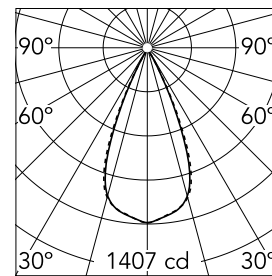

Light Shadow Fixed Trim Dali Version 4 Spots Optic Wide Flood

03.8315.14ADA - Black/Gold

Recessed integrated luminaire with 4 LED lighting spots. Remote power supply included (220-240V).

Main specifications

Number of heads	1	Net lumen (lm)	764
Lamp category	LED	Mountings	Ceiling recessed
Power (W)	10.8W	Environment	Indoor
CCT (K)	3000K		
CRI	90		

Optical

Lighting type	Direct
LED type	Power LED
Light distribution	Symmetric
Optical type	Wide flood
Beam angle (°)	46
Beam angle C90-270 (°)	46

Physical

Color	Black/Gold	Length (mm)	147
Orientation	Fixed		
Trim	yes		
Recessed depth (mm)	75		
Weight (kg)	0.34		

Note

Pre-installation frame not required.

Certification / Marking