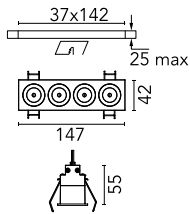

## Light Shadow Fixed Trim Dali Version 4 Spots Optic Wide Flood

03.8314.40ADA - White/Chrome

Recessed integrated luminaire with 4 LED lighting spots. Remote power supply included (220-240V).

h(m)	E(lx)	D(m)
1	1644	0.80
2	411	1.60
3	183	2.40
4	103	3.19
5	66	3.99

Luminous flux luminaire  
789 lm (EXTREME CUT OFF)

### Physical

<b>Color</b>	White/Chrome	<b>Length (mm)</b>	147
<b>Orientation</b>	Fixed		
<b>Trim</b>	yes		
<b>Recessed depth (mm)</b>	75		
<b>Weight (kg)</b>	0.34		