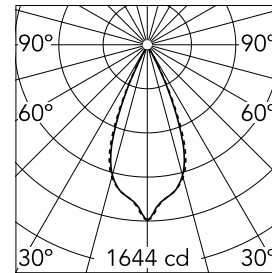

### Optical

<b>Lighting type</b>	Direct
<b>LED type</b>	Power LED
<b>Light distribution</b>	Symmetric
<b>Optical type</b>	Wide flood
<b>Beam angle (°)</b>	44
<b>Beam angle C90-270 (°)</b>	44

Beam Angle: 44°

h(m)	E(lx)	D(m)
1	1644	0.80
2	411	1.60
3	183	2.40
4	103	3.19
5	66	3.99

Luminous flux luminaire  
789 lm (EXTREME CUT OFF)

### Physical

<b>Color</b>	White/Chrome	<b>Length (mm)</b>	147
<b>Orientation</b>	Fixed		
<b>Trim</b>	yes		
<b>Recessed depth (mm)</b>	75		
<b>Weight (kg)</b>	0.34		