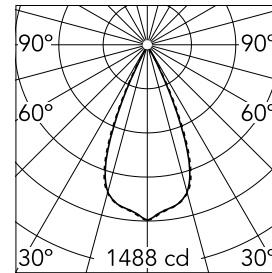

Light Shadow Fixed Trim Dali Version 4 Spots Optic Wide Flood

■ ■ 03.8313.40ADA - White/Black

Recessed integrated luminaire with 4 LED lighting spots. Remote power supply included (220-240V).

Main specifications

Number of heads	1	Net lumen (lm)	784
Lamp category	LED	Mountings	Ceiling recessed
Power (W)	10.8W	Environment	Indoor dry location
CCT (K)	3000K		
CRI	90		

Optical

Lighting type	Direct
LED type	Power LED
Light distribution	Symmetric
Optical type	Wide flood
Beam angle (°)	46
Beam angle C90-270 (°)	46

Physical

Color	White/Black	Length (mm)	147
Orientation	Fixed		
Trim	yes		
Recessed depth (mm)	75		
Weight (kg)	0.34		

Note

Pre-installation frame not required.