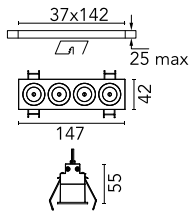

Light Shadow Fixed Trim Dali Version 4 Spots Optic Wide Flood

■ ■ 03.8313.40ADA - White/Black

Recessed integrated luminaire with 4 LED lighting spots. Remote power supply included (220-240V).

Main specifications

Number of heads	1	Net lumen (lm)	784
Lamp category	LED	Mountings	Ceiling recessed
Power (W)	10.8W	Environment	Indoor dry location
CCT (K)	3000K		
CRI	90		

Optical

Lighting type	Direct
LED type	Power LED
Light distribution	Symmetric
Optical type	Wide flood
Beam angle (°)	46
Beam angle C90-270 (°)	46

Physical

Color	White/Black	Length (mm)	147
Orientation	Fixed		
Trim	yes		
Recessed depth (mm)	75		
Weight (kg)	0.34		

Note

Pre-installation frame not required.