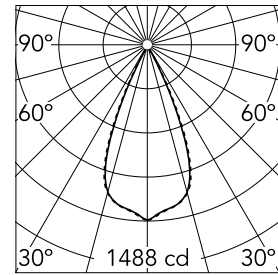

Light Shadow Fixed Trim Dali Version 4 Spots Optic Wide Flood

■ ■ 03.8313.14ADA - Black/Black

Recessed integrated luminaire with 4 LED lighting spots. Remote power supply included (220-240V).

Main specifications

Number of heads	1	Net lumen (lm)	784
Lamp category	LED	Mountings	Ceiling recessed
Power (W)	10.8W	Environment	Indoor dry location
CCT (K)	3000K		
CRI	90		

Optical

Lighting type	Direct
LED type	Power LED
Light distribution	Symmetric
Optical type	Wide flood
Beam angle (°)	46
Beam angle C90-270 (°)	46

Physical

Color	Black/Black	Length (mm)	147
Orientation	Fixed		
Trim	yes		
Recessed depth (mm)	75		
Weight (kg)	0.34		

Note

Pre-installation frame not required.