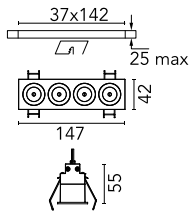

Number of heads	1	Net lumen (lm)	784
Lamp category	LED	Mountings	Ceiling recessed
Power (W)	10.8W	Environment	Indoor dry location
CCT (K)	3000K		
CRI	90		

Optical

Lighting type	Direct
LED type	Power LED
Light distribution	Symmetric
Optical type	Wide flood
Beam angle (°)	46
Beam angle C90-270 (°)	46

Beam Angle:	46°		
	h(m)	E(lx)	D(m)
	1	1488	0.84
	2	372	1.69
	3	165	2.53
	4	93	3.38
	5	60	4.22

Luminous flux luminaire
784 lm (EXTREME CUT OFF)

Electrical

Frequency (Hz)	50/60	Emergency	Without
Voltage (V)	220.00	Insulation class	II
Dimmable	Yes		
Driver	Remote included		
Driver type	Dimmable DALI		
	1		

Physical

Color	Black/Black	Length (mm)	147
Orientation	Fixed		
Trim	yes		
Recessed depth (mm)	75		
Weight (kg)	0.34		

Note

Pre-installation frame not required.