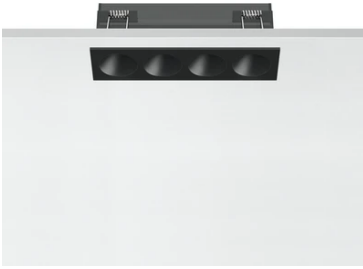

Light Shadow Fixed Trim Dali Version 4 Spots Optic Wide Flood

■ ■ 03.8313.14ADA - Black/Black

Recessed integrated luminaire with 4 LED lighting spots. Remote power supply included (220-240V).

Main specifications

Number of heads	1	Net lumen (lm)	784
Lamp category	LED	Mountings	Ceiling recessed
Power (W)	10.8W	Environment	Indoor dry location
CCT (K)	3000K		
CRI	90		

Optical

Lighting type	Direct
LED type	Power LED
Light distribution	Symmetric
Optical type	Wide flood
Beam angle (°)	46
Beam angle C90-270 (°)	46

Physical

Color	Black/Black	Length (mm)	147
Orientation	Fixed		
Trim	yes		
Recessed depth (mm)	75		
Weight (kg)	0.34		

Note

Pre-installation frame not required.