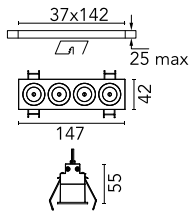

Light Shadow Fixed Trim Dali Version 4 Spots Optic Wide Flood

■ □ 03.8312.14ADA - Black/White

Recessed integrated luminaire with 4 LED lighting spots. Remote power supply included (220-240V).

Main specifications

Number of heads	1	Net lumen (lm)	780
Lamp category	LED	Mountings	Ceiling recessed
Power (W)	10.8W	Environment	Indoor
CCT (K)	3000K		
CRI	90		

Optical

Lighting type	Direct
LED type	Power LED
Light distribution	Symmetric
Optical type	Wide flood
Beam angle (°)	45
Beam angle C90-270 (°)	45

Physical

Color	Black/White	Length (mm)	147
Orientation	Fixed		
Trim	yes		
Recessed depth (mm)	75		
Weight (kg)	0.34		

Note

Pre-installation frame not required.