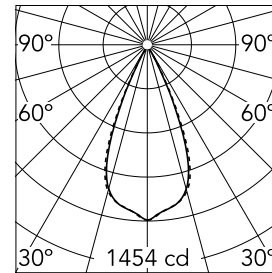

Light Shadow Fixed Trim Dali Version 4 Spots Optic Wide Flood

■ □ 03.8312.14ADA - Black/White

Recessed integrated luminaire with 4 LED lighting spots. Remote power supply included (220-240V).

Main specifications

Number of heads	1	Net lumen (lm)	780
Lamp category	LED	Mountings	Ceiling recessed
Power (W)	10.8W	Environment	Indoor
CCT (K)	3000K		
CRI	90		

Optical

Lighting type	Direct
LED type	Power LED
Light distribution	Symmetric
Optical type	Wide flood
Beam angle (°)	45
Beam angle C90-270 (°)	45

Physical

Color	Black/White	Length (mm)	147
Orientation	Fixed		
Trim	yes		
Recessed depth (mm)	75		
Weight (kg)	0.34		

Note

Pre-installation frame not required.