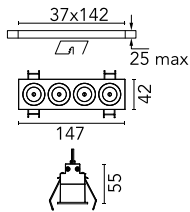

## Light Shadow Fixed Trim Dali Version 4 Spots Optic Wide Flood

■ 03.8309.40ADA - White/Black

Recessed integrated luminaire with 4 LED lighting spots. Remote power supply included (220-240V).

### Physical

<b>Color</b>	White/Black	<b>Length (mm)</b>	147
<b>Orientation</b>	Fixed		
<b>Trim</b>	yes		
<b>Recessed depth (mm)</b>	75		
<b>Weight (kg)</b>	0.34		