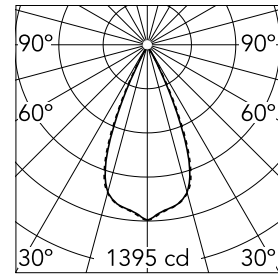

### Main specifications

<b>Number of heads</b>	1	<b>Net lumen (lm)</b>	735
<b>Lamp category</b>	LED	<b>Mountings</b>	Ceiling recessed
<b>Power (W)</b>	10.8W	<b>Environment</b>	Indoor
<b>CCT (K)</b>	2700K		
<b>CRI</b>	90		

### Optical

<b>Lighting type</b>	Direct
<b>LED type</b>	Power LED
<b>Light distribution</b>	Symmetric
<b>Optical type</b>	Wide flood
<b>Beam angle (°)</b>	46
<b>Beam angle C90-270 (°)</b>	46

<b>Beam Angle: 46°</b>		
<b>h(m)</b>	<b>E(lx)</b>	<b>D(m)</b>
1	1395	0.84
2	349	1.69
3	155	2.53
4	87	3.38
5	56	4.22

Luminous flux luminaire  
735 lm (EXTREME CUT OFF)

### Physical

<b>Color</b>	White/Black	<b>Length (mm)</b>	147
<b>Orientation</b>	Fixed		
<b>Trim</b>	yes		
<b>Recessed depth (mm)</b>	75		
<b>Weight (kg)</b>	0.34		