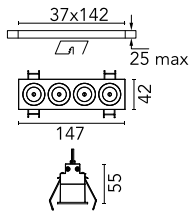

Number of heads	1	Net lumen (lm)	735
Lamp category	LED	Mountings	Ceiling recessed
Power (W)	10.8W	Environment	Indoor dry location
CCT (K)	2700K		
CRI	90		

Optical

Lighting type	Direct
LED type	Power LED
Light distribution	Symmetric
Optical type	Wide flood
Beam angle (°)	46
Beam angle C90-270 (°)	46

Beam Angle:	46°		
	h(m)	E(lx)	D(m)
	1	1395	0.84
	2	349	1.69
	3	155	2.53
	4	87	3.38
	5	56	4.22

Luminous flux luminaire
735 lm (EXTREME CUT OFF)

Electrical

Frequency (Hz)	50/60	Emergency	Without
Voltage (V)	220.00	Insulation class	II
Dimmable	Yes		
Driver	Remote included		
Driver type	Dimmable DALI		
	1		

Physical

Color	Black/Black	Length (mm)	147
Orientation	Fixed		
Trim	yes		
Recessed depth (mm)	75		
Weight (kg)	0.34		

Note

Pre-installation frame not required.