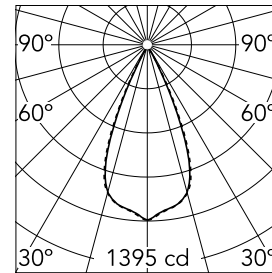

Number of heads	1	Net lumen (lm)	735
Lamp category	LED	Mountings	Ceiling recessed
Power (W)	10.8W	Environment	Indoor dry location
CCT (K)	2700K		
CRI	90		

Optical

Lighting type	Direct
LED type	Power LED
Light distribution	Symmetric
Optical type	Wide flood
Beam angle (°)	46
Beam angle C90-270 (°)	46

Physical

Color	Black/Black	Length (mm)	147
Orientation	Fixed		
Trim	yes		
Recessed depth (mm)	75		
Weight (kg)	0.34		

Note

Pre-installation frame not required.