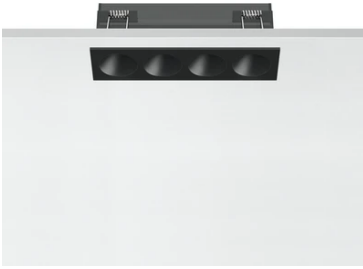

Light Shadow Fixed Trim Dali Version 4 Spots Optic Wide Flood

■ ■ 03.8309.14ADA - Black/Black

Recessed integrated luminaire with 4 LED lighting spots. Remote power supply included (220-240V).

Main specifications

Number of heads	1	Net lumen (lm)	735
Lamp category	LED	Mountings	Ceiling recessed
Power (W)	10.8W	Environment	Indoor dry location
CCT (K)	2700K		
CRI	90		

Optical

Lighting type	Direct
LED type	Power LED
Light distribution	Symmetric
Optical type	Wide flood
Beam angle (°)	46
Beam angle C90-270 (°)	46

Physical

Color	Black/Black	Length (mm)	147
Orientation	Fixed		
Trim	yes		
Recessed depth (mm)	75		
Weight (kg)	0.34		

Note

Pre-installation frame not required.