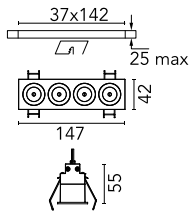

Electrical

Frequency (Hz)	50/60	Emergency	Without
Voltage (V)	220.00	Insulation class	II
Dimmable	Yes		
Driver	Remote included		
Driver type	Dimmable DALI		
	1		

Physical

Color	White/Gold	Length (mm)	147
Orientation	Fixed		
Trim	yes		
Recessed depth (mm)	75		
Weight (kg)	0.34		

Note

Pre-installation frame not required.