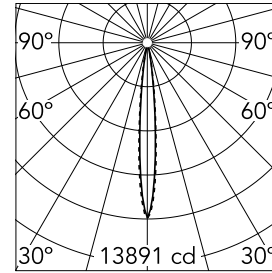

Light Shadow Fixed Trim Dali Version 4 Spots Optic Spot

03.8835.40ADA - White/Gold

Recessed integrated luminaire with 4 LED lighting spots. Remote power supply included (220-240V).

Main specifications

Number of heads	1	Net lumen (lm)	785
Lamp category	LED	Mountings	Ceiling recessed
Power (W)	10.8W	Environment	Indoor dry location
CCT (K)	3000K		
CRI	90		

Optical

Lighting type	Direct
LED type	Power LED
Light distribution	Symmetric
Optical type	Spot
Beam angle (°)	10
Beam angle C90-270 (°)	10

Beam Angle:	10°		
	h(m)	E(lx)	D(m)
1	13891	0.18	
2	3473	0.36	
3	1543	0.55	
4	868	0.73	
5	556	0.91	

Physical

Color	White/Gold	Length (mm)	147
Orientation	Fixed		
Trim	yes		
Recessed depth (mm)	75		
Weight (kg)	0.34		

Note

Pre-installation frame not required.