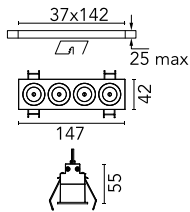

Light Shadow Fixed Trim Dali Version 4 Spots Optic Spot

03.8835.14ADA - Black/Gold

Recessed integrated luminaire with 4 LED lighting spots. Remote power supply included (220-240V).

Main specifications

Number of heads	1	Net lumen (lm)	785
Lamp category	LED	Mountings	Ceiling recessed
Power (W)	10.8W	Environment	Indoor dry location
CCT (K)	3000K		
CRI	90		

Optical

Lighting type	Direct
LED type	Power LED
Light distribution	Symmetric
Optical type	Spot
Beam angle (°)	10
Beam angle C90-270 (°)	10

Beam Angle:	10°
h(m)	E(lx) D(m)
1	13891 0.18
2	3473 0.36
3	1543 0.55
4	868 0.73
5	556 0.91

Physical

Color	Black/Gold	Length (mm)	147
Orientation	Fixed		
Trim	yes		
Recessed depth (mm)	75		
Weight (kg)	0.34		

Note

Pre-installation frame not required.