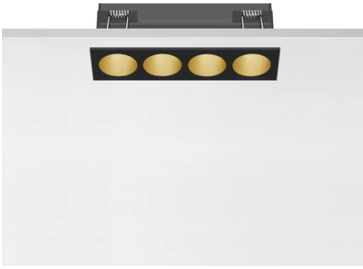

Light Shadow Fixed Trim Dali Version 4 Spots Optic Spot

03.8835.14ADA - Black/Gold

Recessed integrated luminaire with 4 LED lighting spots. Remote power supply included (220-240V).

Main specifications

Number of heads	1	Net lumen (lm)	785
Lamp category	LED	Mountings	Ceiling recessed
Power (W)	10.8W	Environment	Indoor dry location
CCT (K)	3000K		
CRI	90		

Optical

Lighting type	Direct
LED type	Power LED
Light distribution	Symmetric
Optical type	Spot
Beam angle (°)	10
Beam angle C90-270 (°)	10

Beam Angle:	10°
h(m)	E(lx) D(m)
1	13891 0.18
2	3473 0.36
3	1543 0.55
4	868 0.73
5	556 0.91

Physical

Color	Black/Gold	Length (mm)	147
Orientation	Fixed		
Trim	yes		
Recessed depth (mm)	75		
Weight (kg)	0.34		

Note

Pre-installation frame not required.