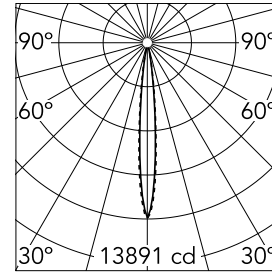

Light Shadow Fixed Trim Dali Version 4 Spots Optic Spot

03.8835.14ADA - Black/Gold

Recessed integrated luminaire with 4 LED lighting spots. Remote power supply included (220-240V).

Main specifications

Number of heads	1	Net lumen (lm)	785
Lamp category	LED	Mountings	Ceiling recessed
Power (W)	10.8W	Environment	Indoor dry location
CCT (K)	3000K		
CRI	90		

Optical

Lighting type	Direct
LED type	Power LED
Light distribution	Symmetric
Optical type	Spot
Beam angle (°)	10
Beam angle C90-270 (°)	10

Beam Angle:	10°
h(m)	E(lx) D(m)
1	13891 0.18
2	3473 0.36
3	1543 0.55
4	868 0.73
5	556 0.91

Physical

Color	Black/Gold	Length (mm)	147
Orientation	Fixed		
Trim	yes		
Recessed depth (mm)	75		
Weight (kg)	0.34		

Note

Pre-installation frame not required.