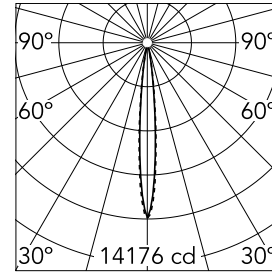

Light Shadow Fixed Trim Dali Version 4 Spots Optic Spot

03.8834.14ADA - Black/Chrome

Recessed integrated luminaire with 4 LED lighting spots. Remote power supply included (220-240V).

Main specifications

Number of heads	1	Net lumen (lm)	805
Lamp category	LED	Mountings	Ceiling recessed
Power (W)	10.8W	Environment	Indoor dry location
CCT (K)	3000K		
CRI	90		

Optical

Lighting type	Direct
LED type	Power LED
Light distribution	Symmetric
Optical type	Spot
Beam angle (°)	10
Beam angle C90-270 (°)	10

Beam Angle:	10°		
	h(m)	E(lx)	D(m)
1	14176	0.18	
2	3544	0.36	
3	1575	0.55	
4	886	0.73	
5	567	0.91	

Physical

Color	Black/Chrome	Length (mm)	147
Orientation	Fixed		
Trim	yes		
Recessed depth (mm)	75		
Weight (kg)	0.34		

Note

Pre-installation frame not required.