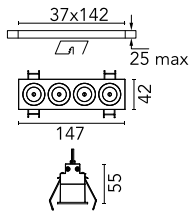

Light Shadow Fixed Trim Dali Version 4 Spots Optic Spot

03.8834.14ADA - Black/Chrome

Recessed integrated luminaire with 4 LED lighting spots. Remote power supply included (220-240V).

Main specifications

Number of heads	1	Net lumen (lm)	805
Lamp category	LED	Mountings	Ceiling recessed
Power (W)	10.8W	Environment	Indoor dry location
CCT (K)	3000K		
CRI	90		

Optical

Lighting type	Direct
LED type	Power LED
Light distribution	Symmetric
Optical type	Spot
Beam angle (°)	10
Beam angle C90-270 (°)	10

Beam Angle:	10°		
	h(m)	E(lx)	D(m)
1	14176	0.18	
2	3544	0.36	
3	1575	0.55	
4	886	0.73	
5	567	0.91	

Physical

Color	Black/Chrome	Length (mm)	147
Orientation	Fixed		
Trim	yes		
Recessed depth (mm)	75		
Weight (kg)	0.34		

Note

Pre-installation frame not required.