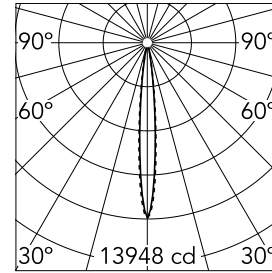

### Main specifications

<b>Number of heads</b>	1	<b>Net lumen (lm)</b>	773
<b>Lamp category</b>	LED	<b>Mountings</b>	Ceiling recessed
<b>Power (W)</b>	10.8W	<b>Environment</b>	Indoor
<b>CCT (K)</b>	3000K		
<b>CRI</b>	90		

### Optical

<b>Lighting type</b>	Direct
<b>LED type</b>	Power LED
<b>Light distribution</b>	Symmetric
<b>Optical type</b>	Spot
<b>Beam angle (°)</b>	10
<b>Beam angle C90-270 (°)</b>	10

<b>Beam Angle:</b>	10°		
<b>h(m)</b>	<b>E(lx)</b>	<b>D(m)</b>	
1	13948	0.18	
2	3487	0.36	
3	1550	0.54	
4	872	0.72	
5	558	0.90	

Luminous flux luminaire  
773 lm (EXTREME CUT OFF)

### Physical

<b>Color</b>	White/Black	<b>Length (mm)</b>	147
<b>Orientation</b>	Fixed		
<b>Trim</b>	yes		
<b>Recessed depth (mm)</b>	75		
<b>Weight (kg)</b>	0.34		