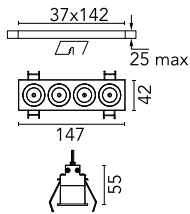

## Light Shadow Fixed Trim Dali Version 4 Spots Optic Spot

■ ■ 03.8833.40ADA - White/Black

Recessed integrated luminaire with 4 LED lighting spots. Remote power supply included (220-240V).

### Physical

<b>Color</b>	White/Black	<b>Length (mm)</b>	147
<b>Orientation</b>	Fixed		
<b>Trim</b>	yes		
<b>Recessed depth (mm)</b>	75		
<b>Weight (kg)</b>	0.34		