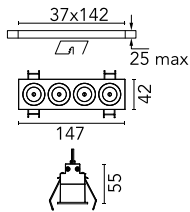

Light Shadow Fixed Trim Dali Version 4 Spots Optic Spot

03.8833.14ADA - Black/Black

Recessed integrated luminaire with 4 LED lighting spots. Remote power supply included (220-240V).

Main specifications

Number of heads	1	Net lumen (lm)	773
Lamp category	LED	Mountings	Ceiling recessed
Power (W)	10.8W	Environment	Indoor dry location
CCT (K)	3000K		
CRI	90		

Optical

Lighting type	Direct
LED type	Power LED
Light distribution	Symmetric
Optical type	Spot
Beam angle (°)	10
Beam angle C90-270 (°)	10

Beam Angle:	10°		
	h(m)	E(lx)	D(m)
1	13948	0.18	
2	3487	0.36	
3	1550	0.54	
4	872	0.72	
5	558	0.90	

Physical

Color	Black/Black	Length (mm)	147
Orientation	Fixed		
Trim	yes		
Recessed depth (mm)	75		
Weight (kg)	0.34		

Note

Pre-installation frame not required.