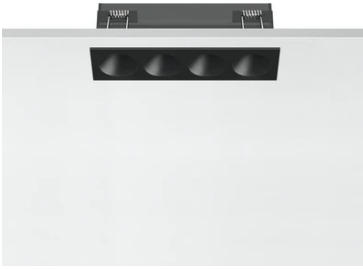

Light Shadow Fixed Trim Dali Version 4 Spots Optic Spot

03.8833.14ADA - Black/Black

Recessed integrated luminaire with 4 LED lighting spots. Remote power supply included (220-240V).

Main specifications

Number of heads	1	Net lumen (lm)	773
Lamp category	LED	Mountings	Ceiling recessed
Power (W)	10.8W	Environment	Indoor dry location
CCT (K)	3000K		
CRI	90		

Optical

Lighting type	Direct
LED type	Power LED
Light distribution	Symmetric
Optical type	Spot
Beam angle (°)	10
Beam angle C90-270 (°)	10

Beam Angle:	10°		
	h(m)	E(lx)	D(m)
1	13948	0.18	
2	3487	0.36	
3	1550	0.54	
4	872	0.72	
5	558	0.90	

Physical

Color	Black/Black	Length (mm)	147
Orientation	Fixed		
Trim	yes		
Recessed depth (mm)	75		
Weight (kg)	0.34		

Note

Pre-installation frame not required.