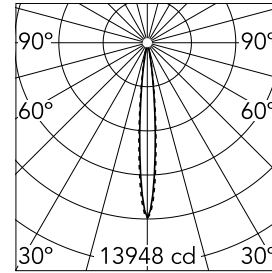

Light Shadow Fixed Trim Dali Version 4 Spots Optic Spot

03.8833.14ADA - Black/Black

Recessed integrated luminaire with 4 LED lighting spots. Remote power supply included (220-240V).

Main specifications

Number of heads	1	Net lumen (lm)	773
Lamp category	LED	Mountings	Ceiling recessed
Power (W)	10.8W	Environment	Indoor dry location
CCT (K)	3000K		
CRI	90		

Optical

Lighting type	Direct
LED type	Power LED
Light distribution	Symmetric
Optical type	Spot
Beam angle (°)	10
Beam angle C90-270 (°)	10

Beam Angle:	10°		
	h(m)	E(lx)	D(m)
1	13948	0.18	
2	3487	0.36	
3	1550	0.54	
4	872	0.72	
5	558	0.90	

Physical

Color	Black/Black	Length (mm)	147
Orientation	Fixed		
Trim	yes		
Recessed depth (mm)	75		
Weight (kg)	0.34		

Note

Pre-installation frame not required.