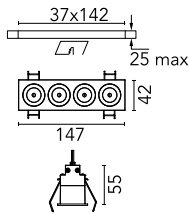

Light Shadow Fixed Trim Dali Version 4 Spots Optic Spot

03.8832.40ADA - White/White

Recessed integrated luminaire with 4 LED lighting spots. Remote power supply included (220-240V).

Main specifications

Number of heads	1	Net lumen (lm)	801
Lamp category	LED	Mountings	Ceiling recessed
Power (W)	10.8W	Environment	Indoor
CCT (K)	3000K		
CRI	90		

Optical

Lighting type	Direct
LED type	Power LED
Light distribution	Symmetric
Optical type	Spot
Beam angle (°)	10
Beam angle C90-270 (°)	10

Beam Angle: 10°

	h(m)	E(lx)	D(m)
1	14660	0.17	
2	3665	0.35	
3	1629	0.52	
4	916	0.70	
5	586	0.87	

Physical

Color	White/White	Length (mm)	147
Orientation	Fixed		
Trim	yes		
Recessed depth (mm)	75		
Weight (kg)	0.34		

Certification / Marking

Note

Pre-installation frame not required.