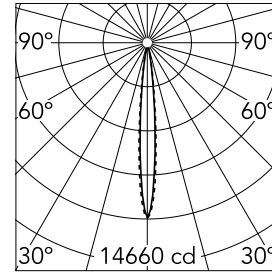

Light Shadow Fixed Trim Dali Version 4 Spots Optic Spot

03.8832.40ADA - White/White

Recessed integrated luminaire with 4 LED lighting spots. Remote power supply included (220-240V).

Main specifications

Number of heads	1	Net lumen (lm)	801
Lamp category	LED	Mountings	Ceiling recessed
Power (W)	10.8W	Environment	Indoor
CCT (K)	3000K		
CRI	90		

Optical

Lighting type	Direct
LED type	Power LED
Light distribution	Symmetric
Optical type	Spot
Beam angle (°)	10
Beam angle C90-270 (°)	10

Beam Angle: 10°

	h(m)	E(lx)	D(m)
1	14660	0.17	
2	3665	0.35	
3	1629	0.52	
4	916	0.70	
5	586	0.87	

Physical

Color	White/White	Length (mm)	147
Orientation	Fixed		
Trim	yes		
Recessed depth (mm)	75		
Weight (kg)	0.34		

Certification / Marking

Note

Pre-installation frame not required.