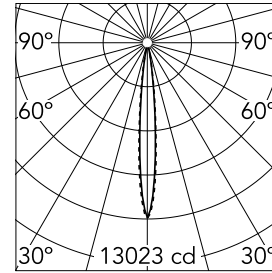

Light Shadow Fixed Trim Dali Version 4 Spots Optic Spot

03.8831.40ADA - White/Gold

Recessed integrated luminaire with 4 LED lighting spots. Remote power supply included (220-240V).

Main specifications

Number of heads	1	Net lumen (lm)	736
Lamp category	LED	Mountings	Ceiling recessed
Power (W)	10.8W	Environment	Indoor dry location
CCT (K)	2700K		
CRI	90		

Optical

Lighting type	Direct
LED type	Power LED
Light distribution	Symmetric
Optical type	Spot
Beam angle (°)	10
Beam angle C90-270 (°)	10

Beam Angle:	10°		
h(m)	E(lx)	D(m)	
1	13023	0.18	
2	3256	0.36	
3	1447	0.55	
4	814	0.73	
5	521	0.91	

Physical

Color	White/Gold	Length (mm)	147
Orientation	Fixed		
Trim	yes		
Recessed depth (mm)	75		
Weight (kg)	0.34		

Note

Pre-installation frame not required.