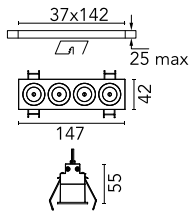

Light Shadow Fixed Trim Dali Version 4 Spots Optic Spot

03.8831.40ADA - White/Gold

Recessed integrated luminaire with 4 LED lighting spots. Remote power supply included (220-240V).

Main specifications

Number of heads	1	Net lumen (lm)	736
Lamp category	LED	Mountings	Ceiling recessed
Power (W)	10.8W	Environment	Indoor dry location
CCT (K)	2700K		
CRI	90		

Optical

Lighting type	Direct
LED type	Power LED
Light distribution	Symmetric
Optical type	Spot
Beam angle (°)	10
Beam angle C90-270 (°)	10

Beam Angle:	10°		
h(m)	E(lx)	D(m)	
1	13023	0.18	
2	3256	0.36	
3	1447	0.55	
4	814	0.73	
5	521	0.91	

Luminous flux luminaire
736 lm (EXTREME CUT OFF)

Electrical

Frequency (Hz)	50/60	Emergency	Without
Voltage (V)	220.00	Insulation class	II
Dimmable	Yes		
Driver	Remote included		
Driver type	Dimmable DALI		
	1		

Physical

Color	White/Gold	Length (mm)	147
Orientation	Fixed		
Trim	yes		
Recessed depth (mm)	75		
Weight (kg)	0.34		

Note

Pre-installation frame not required.