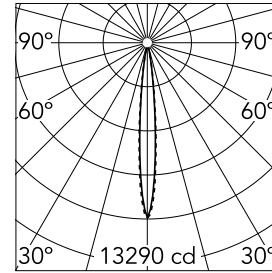

### Main specifications

<b>Number of heads</b>	1	<b>Net lumen (lm)</b>	754
<b>Lamp category</b>	LED	<b>Mountings</b>	Ceiling recessed
<b>Power (W)</b>	10.8W	<b>Environment</b>	Indoor dry location
<b>CCT (K)</b>	2700K		
<b>CRI</b>	90		

### Optical

<b>Lighting type</b>	Direct
<b>LED type</b>	Power LED
<b>Light distribution</b>	Symmetric
<b>Optical type</b>	Spot
<b>Beam angle (°)</b>	10
<b>Beam angle C90-270 (°)</b>	10

<b>Beam Angle:</b>	10°		
<b>h(m)</b>	<b>E(lx)</b>	<b>D(m)</b>	
1	13290	0.18	
2	3322	0.36	
3	1477	0.55	
4	831	0.73	
5	532	0.91	

Luminous flux luminaire  
754 lm (EXTREME CUT OFF)

### Physical

<b>Color</b>	White/Chrome	<b>Length (mm)</b>	147
<b>Orientation</b>	Fixed		
<b>Trim</b>	yes		
<b>Recessed depth (mm)</b>	75		
<b>Weight (kg)</b>	0.34		