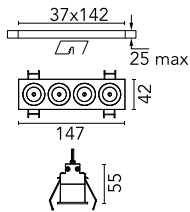

## Light Shadow Fixed Trim Dali Version 4 Spots Optic Spot

03.8830.40ADA - White/Chrome

Recessed integrated luminaire with 4 LED lighting spots. Remote power supply included (220-240V).

### Main specifications

<b>Number of heads</b>	1	<b>Net lumen (lm)</b>	754
<b>Lamp category</b>	LED	<b>Mountings</b>	Ceiling recessed
<b>Power (W)</b>	10.8W	<b>Environment</b>	Indoor dry location
<b>CCT (K)</b>	2700K		
<b>CRI</b>	90		

### Physical

<b>Color</b>	White/Chrome	<b>Length (mm)</b>	147
<b>Orientation</b>	Fixed		
<b>Trim</b>	yes		
<b>Recessed depth (mm)</b>	75		
<b>Weight (kg)</b>	0.34		