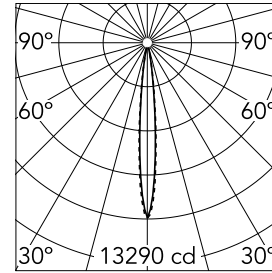

Light Shadow Fixed Trim Dali Version 4 Spots Optic Spot

03.8830.14ADA - Black/Chrome

Recessed integrated luminaire with 4 LED lighting spots. Remote power supply included (220-240V).

Main specifications

Number of heads	1	Net lumen (lm)	754
Lamp category	LED	Mountings	Ceiling recessed
Power (W)	10.8W	Environment	Indoor dry location
CCT (K)	2700K		
CRI	90		

Optical

Lighting type	Direct
LED type	Power LED
Light distribution	Symmetric
Optical type	Spot
Beam angle (°)	10
Beam angle C90-270 (°)	10

Beam Angle:	10°		
h(m)	E(lx)	D(m)	
1	13290	0.18	
2	3322	0.36	
3	1477	0.55	
4	831	0.73	
5	532	0.91	

Physical

Color	Black/Chrome	Length (mm)	147
Orientation	Fixed		
Trim	yes		
Recessed depth (mm)	75		
Weight (kg)	0.34		

Note

Pre-installation frame not required.