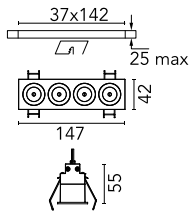

Light Shadow Fixed Trim Dali Version 4 Spots Optic Spot

03.8830.14ADA - Black/Chrome

Recessed integrated luminaire with 4 LED lighting spots. Remote power supply included (220-240V).

Main specifications

Number of heads	1	Net lumen (lm)	754
Lamp category	LED	Mountings	Ceiling recessed
Power (W)	10.8W	Environment	Indoor dry location
CCT (K)	2700K		
CRI	90		

Optical

Lighting type	Direct
LED type	Power LED
Light distribution	Symmetric
Optical type	Spot
Beam angle (°)	10
Beam angle C90-270 (°)	10

Beam Angle:	10°		
h(m)	E(lx)	D(m)	
1	13290	0.18	
2	3322	0.36	
3	1477	0.55	
4	831	0.73	
5	532	0.91	

Luminous flux luminaire
754 lm (EXTREME CUT OFF)

Electrical

Frequency (Hz)	50/60	Emergency	Without
Voltage (V)	220.00	Insulation class	II
Dimmable	Yes		
Driver	Remote included		
Driver type	Dimmable DALI		
	1		

Physical

Color	Black/Chrome	Length (mm)	147
Orientation	Fixed		
Trim	yes		
Recessed depth (mm)	75		
Weight (kg)	0.34		

Note

Pre-installation frame not required.