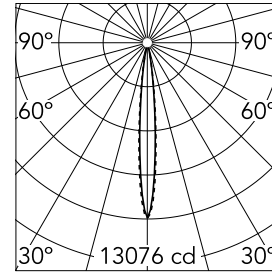

Light Shadow Fixed Trim Dali Version 4 Spots Optic Spot

■ 03.8829.40ADA - White/Black

Recessed integrated luminaire with 4 LED lighting spots. Remote power supply included (220-240V).

Main specifications

Number of heads	1	Net lumen (lm)	724
Lamp category	LED	Mountings	Ceiling recessed
Power (W)	10.8W	Environment	Indoor dry location
CCT (K)	2700K		
CRI	90		

Optical

Lighting type	Direct
LED type	Power LED
Light distribution	Symmetric
Optical type	Spot
Beam angle (°)	10
Beam angle C90-270 (°)	10

Physical

Color	White/Black	Length (mm)	147
Orientation	Fixed		
Trim	yes		
Recessed depth (mm)	75		
Weight (kg)	0.34		

Note

Pre-installation frame not required.