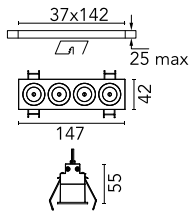

Light Shadow Fixed Trim Dali Version 4 Spots Optic Spot

■ 03.8829.40ADA - White/Black

Recessed integrated luminaire with 4 LED lighting spots. Remote power supply included (220-240V).

Main specifications

Number of heads	1	Net lumen (lm)	724
Lamp category	LED	Mountings	Ceiling recessed
Power (W)	10.8W	Environment	Indoor dry location
CCT (K)	2700K		
CRI	90		

Optical

Lighting type	Direct
LED type	Power LED
Light distribution	Symmetric
Optical type	Spot
Beam angle (°)	10
Beam angle C90-270 (°)	10

Physical

Color	White/Black	Length (mm)	147
Orientation	Fixed		
Trim	yes		
Recessed depth (mm)	75		
Weight (kg)	0.34		

Note

Pre-installation frame not required.