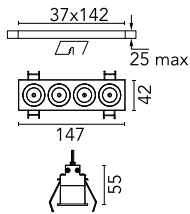

Light Shadow Fixed Trim Dali Version 4 Spots Optic Medium

03.9132.40ADA - White/Chrome

Recessed integrated luminaire with 4 LED lighting spots. Remote power supply included (220-240V).