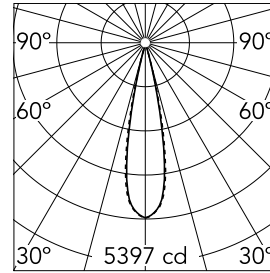

### Main specifications

<b>Number of heads</b>	1	<b>Net lumen (lm)</b>	802
<b>Lamp category</b>	LED	<b>Mountings</b>	Ceiling recessed
<b>Power (W)</b>	10.8W	<b>Environment</b>	Indoor
<b>CCT (K)</b>	3000K		
<b>CRI</b>	90		

### Optical

<b>Lighting type</b>	Direct
<b>LED type</b>	Power LED
<b>Light distribution</b>	Symmetric
<b>Optical type</b>	Medium
<b>Beam angle (°)</b>	22
<b>Beam angle C90-270 (°)</b>	22

<b>Beam Angle:</b>	22°		
<b>h(m)</b>	<b>E(lx)</b>	<b>D(m)</b>	
1	5397	0.39	
2	1349	0.77	
3	600	1.16	
4	337	1.55	
5	216	1.94	

Luminous flux luminaire  
802 lm (EXTREME CUT OFF)

### Physical

<b>Color</b>	White/Chrome	<b>Length (mm)</b>	147
<b>Orientation</b>	Fixed		
<b>Trim</b>	yes		
<b>Recessed depth (mm)</b>	75		
<b>Weight (kg)</b>	0.34		