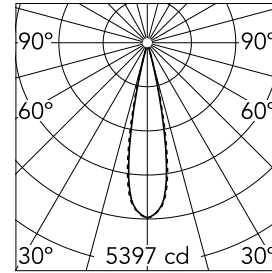

### Main specifications

<b>Number of heads</b>	1	<b>Net lumen (lm)</b>	802
<b>Lamp category</b>	LED	<b>Mountings</b>	Ceiling recessed
<b>Power (W)</b>	10.8W	<b>Environment</b>	Indoor
<b>CCT (K)</b>	3000K		
<b>CRI</b>	90		

### Optical

<b>Lighting type</b>	Direct
<b>LED type</b>	Power LED
<b>Light distribution</b>	Symmetric
<b>Optical type</b>	Medium
<b>Beam angle (°)</b>	22
<b>Beam angle C90-270 (°)</b>	22

<b>Beam Angle:</b>	22°		
<b>h(m)</b>	<b>E(lx)</b>	<b>D(m)</b>	
1	5397	0.39	
2	1349	0.77	
3	600	1.16	
4	337	1.55	
5	216	1.94	

Luminous flux luminaire  
802 lm (EXTREME CUT OFF)

### Physical

<b>Color</b>	Black/Chrome	<b>Length (mm)</b>	147
<b>Orientation</b>	Fixed		
<b>Trim</b>	yes		
<b>Recessed depth (mm)</b>	75		
<b>Weight (kg)</b>	0.34		