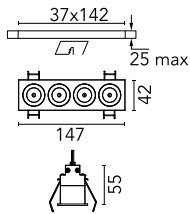

Light Shadow Fixed Trim Dali Version 4 Spots Optic Medium

03.9132.14ADA - Black/Chrome

Recessed integrated luminaire with 4 LED lighting spots. Remote power supply included (220-240V).