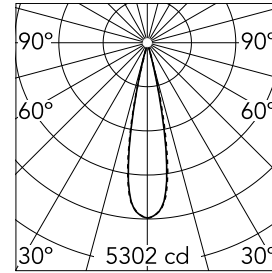

Number of heads	1	Net lumen (lm)	793
Lamp category	LED	Mountings	Ceiling recessed
Power (W)	10.8W	Environment	Indoor
CCT (K)	3000K		
CRI	90		

Optical

Lighting type	Direct
LED type	Power LED
Light distribution	Symmetric
Optical type	Medium
Beam angle (°)	22
Beam angle C90-270 (°)	22

Physical

Color	Black/White	Length (mm)	147
Orientation	Fixed		
Trim	yes		
Recessed depth (mm)	75		
Weight (kg)	0.34		

Certification / Marking

Note

Pre-installation frame not required.