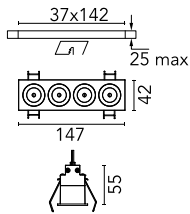

Light Shadow Fixed Trim Dali Version 4 Spots Optic Medium

03.9130.14ADA - Black/White

Recessed integrated luminaire with 4 LED lighting spots. Remote power supply included (220-240V).

Main specifications

Number of heads	1	Net lumen (lm)	793
Lamp category	LED	Mountings	Ceiling recessed
Power (W)	10.8W	Environment	Indoor
CCT (K)	3000K		
CRI	90		

Optical

Lighting type	Direct
LED type	Power LED
Light distribution	Symmetric
Optical type	Medium
Beam angle (°)	22
Beam angle C90-270 (°)	22

Physical

Color	Black/White	Length (mm)	147
Orientation	Fixed		
Trim	yes		
Recessed depth (mm)	75		
Weight (kg)	0.34		

Certification / Marking

Note

Pre-installation frame not required.