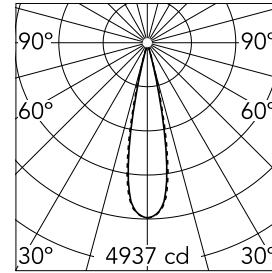

Light Shadow Fixed Trim Dali Version 4 Spots Optic Medium

03.9123.40ADA - White/Gold

Recessed integrated luminaire with 4 LED lighting spots. Remote power supply included (220-240V).

Main specifications

Number of heads	1	Net lumen (lm)	738
Lamp category	LED	Mountings	Ceiling recessed
Power (W)	10.8W	Environment	Indoor dry location
CCT (K)	2700K		
CRI	90		

Optical

Lighting type	Direct
LED type	Power LED
Light distribution	Symmetric
Optical type	Medium
Beam angle (°)	22
Beam angle C90-270 (°)	22

Beam Angle:	22°		
h(m)	E(lx)	D(m)	
1	4937	0.39	
2	1234	0.78	
3	549	1.17	
4	309	1.56	
5	197	1.95	

Physical

Color	White/Gold	Length (mm)	147
Orientation	Fixed		
Trim	yes		
Recessed depth (mm)	75		
Weight (kg)	0.34		

Note

Pre-installation frame not required.