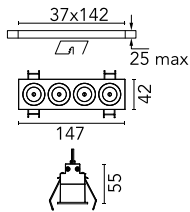

Light Shadow Fixed Trim Dali Version 4 Spots Optic Medium

03.9123.40ADA - White/Gold

Recessed integrated luminaire with 4 LED lighting spots. Remote power supply included (220-240V).

Main specifications

Number of heads	1	Net lumen (lm)	738
Lamp category	LED	Mountings	Ceiling recessed
Power (W)	10.8W	Environment	Indoor dry location
CCT (K)	2700K		
CRI	90		

Optical

Lighting type	Direct
LED type	Power LED
Light distribution	Symmetric
Optical type	Medium
Beam angle (°)	22
Beam angle C90-270 (°)	22

Beam Angle:	22°		
h(m)	E(lx)	D(m)	
1	4937	0.39	
2	1234	0.78	
3	549	1.17	
4	309	1.56	
5	197	1.95	

Physical

Color	White/Gold	Length (mm)	147
Orientation	Fixed		
Trim	yes		
Recessed depth (mm)	75		
Weight (kg)	0.34		

Note

Pre-installation frame not required.