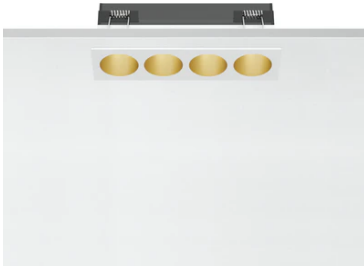

Light Shadow Fixed Trim Dali Version 4 Spots Optic Medium

03.9123.40ADA - White/Gold

Recessed integrated luminaire with 4 LED lighting spots. Remote power supply included (220-240V).

Main specifications

Number of heads	1	Net lumen (lm)	738
Lamp category	LED	Mountings	Ceiling recessed
Power (W)	10.8W	Environment	Indoor dry location
CCT (K)	2700K		
CRI	90		

Optical

Lighting type	Direct
LED type	Power LED
Light distribution	Symmetric
Optical type	Medium
Beam angle (°)	22
Beam angle C90-270 (°)	22

Beam Angle:	22°		
h(m)	E(lx)	D(m)	
1	4937	0.39	
2	1234	0.78	
3	549	1.17	
4	309	1.56	
5	197	1.95	

Physical

Color	White/Gold	Length (mm)	147
Orientation	Fixed		
Trim	yes		
Recessed depth (mm)	75		
Weight (kg)	0.34		

Note

Pre-installation frame not required.