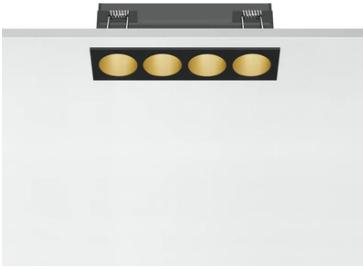

Light Shadow Fixed Trim Dali Version 4 Spots Optic Medium

03.9123.14ADA - Black/Gold

Recessed integrated luminaire with 4 LED lighting spots. Remote power supply included (220-240V).

Main specifications

Number of heads	1	Net lumen (lm)	738
Lamp category	LED	Mountings	Ceiling recessed
Power (W)	10.8W	Environment	Indoor
CCT (K)	2700K		
CRI	90		

Optical

Lighting type	Direct
LED type	Power LED
Light distribution	Symmetric
Optical type	Medium
Beam angle (°)	22
Beam angle C90-270 (°)	22

Beam Angle:	22°		
h(m)	E(lx)	D(m)	
1	4937	0.39	
2	1234	0.78	
3	549	1.17	
4	309	1.56	
5	197	1.95	

Physical

Color	Black/Gold	Length (mm)	147
Orientation	Fixed		
Trim	yes		
Recessed depth (mm)	75		
Weight (kg)	0.34		

Certification / Marking

Note

Pre-installation frame not required.