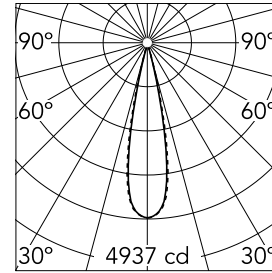

Light Shadow Fixed Trim Dali Version 4 Spots Optic Medium

03.9123.14ADA - Black/Gold

Recessed integrated luminaire with 4 LED lighting spots. Remote power supply included (220-240V).

Main specifications

Number of heads	1	Net lumen (lm)	738
Lamp category	LED	Mountings	Ceiling recessed
Power (W)	10.8W	Environment	Indoor
CCT (K)	2700K		
CRI	90		

Optical

Lighting type	Direct
LED type	Power LED
Light distribution	Symmetric
Optical type	Medium
Beam angle (°)	22
Beam angle C90-270 (°)	22

Beam Angle:	22°		
h(m)	E(lx)	D(m)	
1	4937	0.39	
2	1234	0.78	
3	549	1.17	
4	309	1.56	
5	197	1.95	

Physical

Color	Black/Gold	Length (mm)	147
Orientation	Fixed		
Trim	yes		
Recessed depth (mm)	75		
Weight (kg)	0.34		

Certification / Marking

Note

Pre-installation frame not required.