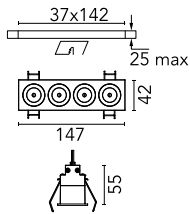

Light Shadow Fixed Trim Dali Version 4 Spots Optic Medium

03.9123.14ADA - Black/Gold

Recessed integrated luminaire with 4 LED lighting spots. Remote power supply included (220-240V).

Main specifications

Number of heads	1	Net lumen (lm)	738
Lamp category	LED	Mountings	Ceiling recessed
Power (W)	10.8W	Environment	Indoor
CCT (K)	2700K		
CRI	90		

Optical

Lighting type	Direct
LED type	Power LED
Light distribution	Symmetric
Optical type	Medium
Beam angle (°)	22
Beam angle C90-270 (°)	22

Beam Angle:	22°		
h(m)	E(lx)	D(m)	
1	4937	0.39	
2	1234	0.78	
3	549	1.17	
4	309	1.56	
5	197	1.95	

Physical

Color	Black/Gold	Length (mm)	147
Orientation	Fixed		
Trim	yes		
Recessed depth (mm)	75		
Weight (kg)	0.34		

Certification / Marking

Note

Pre-installation frame not required.