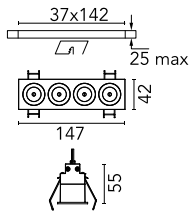

Electrical

Frequency (Hz)	50/60	Emergency	Without
Voltage (V)	220.00	Insulation class	II
Dimmable	Yes		
Driver	Remote included		
Driver type	Dimmable DALI		
	1		

Physical

Color	White/Chrome	Length (mm)	147
Orientation	Fixed		
Trim	yes		
Recessed depth (mm)	75		
Weight (kg)	0.34