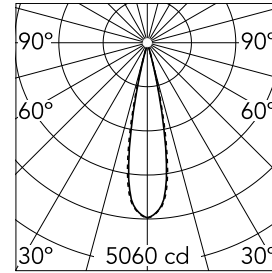

### Main specifications

<b>Number of heads</b>	1	<b>Net lumen (lm)</b>	752
<b>Lamp category</b>	LED	<b>Mountings</b>	Ceiling recessed
<b>Power (W)</b>	10.8W	<b>Environment</b>	Indoor dry location
<b>CCT (K)</b>	2700K		
<b>CRI</b>	90		

### Optical

<b>Lighting type</b>	Direct
<b>LED type</b>	Power LED
<b>Light distribution</b>	Symmetric
<b>Optical type</b>	Medium
<b>Beam angle (°)</b>	22
<b>Beam angle C90-270 (°)</b>	22

<b>Beam Angle:</b>	22°		
	<b>h(m)</b>	<b>E(lx)</b>	<b>D(m)</b>
	1	5060	0.39
	2	1265	0.77
	3	562	1.16
	4	316	1.55
	5	202	1.94

Luminous flux luminaire  
752 lm (EXTREME CUT OFF)

### Physical

<b>Color</b>	White/Chrome	<b>Length (mm)</b>	147
<b>Orientation</b>	Fixed		
<b>Trim</b>	yes		
<b>Recessed depth (mm)</b>	75		
<b>Weight (kg)</b>	0.34		