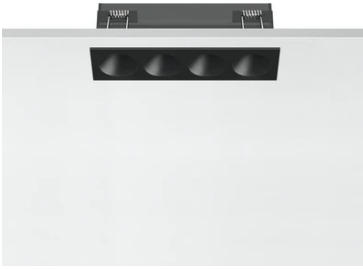

## Light Shadow Fixed Trim Dali Version 4 Spots Optic Medium

03.9121.14ADA - Black/Black

Recessed integrated luminaire with 4 LED lighting spots. Remote power supply included (220-240V).

### Main specifications

|                        |       |                       |                     |
|------------------------|-------|-----------------------|---------------------|
| <b>Number of heads</b> | 1     | <b>Net lumen (lm)</b> | 744                 |
| <b>Lamp category</b>   | LED   | <b>Mountings</b>      | Ceiling recessed    |
| <b>Power (W)</b>       | 10.8W | <b>Environment</b>    | Indoor dry location |
| <b>CCT (K)</b>         | 2700K |                       |                     |
| <b>CRI</b>             | 90    |                       |                     |

Luminous flux luminaire  
744 lm (EXTREME CUT OFF)