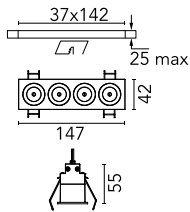

Electrical

Frequency (Hz)	50/60	Emergency	Without
Voltage (V)	220.00	Insulation class	II
Dimmable	Yes		
Driver	Remote included		
Driver type	Dimmable DALI		
	1		

Physical

Color	Black/Black	Length (mm)	147
Orientation	Fixed		
Trim	yes		
Recessed depth (mm)	75		
Weight (kg)	0.34		

Note

Pre-installation frame not required.