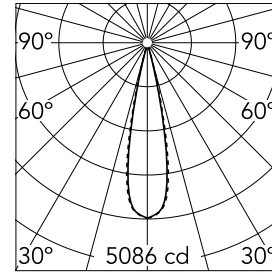

### Main specifications

|                        |       |                       |                     |
|------------------------|-------|-----------------------|---------------------|
| <b>Number of heads</b> | 1     | <b>Net lumen (lm)</b> | 744                 |
| <b>Lamp category</b>   | LED   | <b>Mountings</b>      | Ceiling recessed    |
| <b>Power (W)</b>       | 10.8W | <b>Environment</b>    | Indoor dry location |
| <b>CCT (K)</b>         | 2700K |                       |                     |
| <b>CRI</b>             | 90    |                       |                     |

### Optical

|                               |           |
|-------------------------------|-----------|
| <b>Lighting type</b>          | Direct    |
| <b>LED type</b>               | Power LED |
| <b>Light distribution</b>     | Symmetric |
| <b>Optical type</b>           | Medium    |
| <b>Beam angle (°)</b>         | 22        |
| <b>Beam angle C90-270 (°)</b> | 22        |

Luminous flux luminaire  
744 lm (EXTREME CUT OFF)

### Physical

|                            |             |                    |     |
|----------------------------|-------------|--------------------|-----|
| <b>Color</b>               | Black/Black | <b>Length (mm)</b> | 147 |
| <b>Orientation</b>         | Fixed       |                    |     |
| <b>Trim</b>                | yes         |                    |     |
| <b>Recessed depth (mm)</b> | 75          |                    |     |
| <b>Weight (kg)</b>         | 0.34        |                    |     |