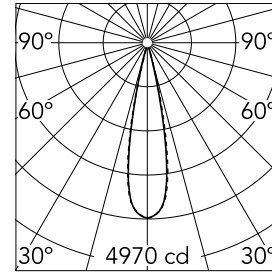

Light Shadow Fixed Trim Dali Version 4 Spots Optic Medium

03.9120.40ADA - White/White

Recessed integrated luminaire with 4 LED lighting spots. Remote power supply included (220-240V).

Main specifications

Number of heads	1	Net lumen (lm)	744
Lamp category	LED	Mountings	Ceiling recessed
Power (W)	10.8W	Environment	Indoor dry location
CCT (K)	2700K		
CRI	90		

Optical

Lighting type	Direct
LED type	Power LED
Light distribution	Symmetric
Optical type	Medium
Beam angle (°)	22
Beam angle C90-270 (°)	22

Physical

Color	White/White	Length (mm)	147
Orientation	Fixed		
Trim	yes		
Recessed depth (mm)	75		
Weight (kg)	0.34		

Note

Pre-installation frame not required.