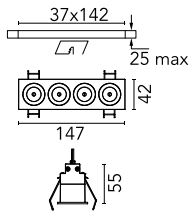

Number of heads	1	Net lumen (lm)	744
Lamp category	LED	Mountings	Ceiling recessed
Power (W)	10.8W	Environment	Indoor dry location
CCT (K)	2700K		
CRI	90		

Optical

Lighting type	Direct
LED type	Power LED
Light distribution	Symmetric
Optical type	Medium
Beam angle (°)	22
Beam angle C90-270 (°)	22

Beam Angle:	22°		
h(m)	E(lx)	D(m)	
1	4970	0.39	
2	1243	0.78	
3	552	1.17	
4	311	1.56	
5	199	1.95	

Luminous flux luminaire
744 lm (EXTREME CUT OFF)

Electrical

Frequency (Hz)	50/60	Emergency	Without
Voltage (V)	220.00	Insulation class	II
Dimmable	Yes		
Driver	Remote included		
Driver type	Dimmable DALI		
	1		

Physical

Color	White/White	Length (mm)	147
Orientation	Fixed		
Trim	yes		
Recessed depth (mm)	75		
Weight (kg)	0.34		

Note

Pre-installation frame not required.