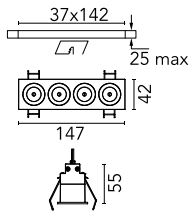

Number of heads	1	Net lumen (lm)	744
Lamp category	LED	Mountings	Ceiling recessed
Power (W)	10.8W	Environment	Indoor dry location
CCT (K)	2700K		
CRI	90		

Optical

Lighting type	Direct
LED type	Power LED
Light distribution	Symmetric
Optical type	Medium
Beam angle (°)	22
Beam angle C90-270 (°)	22

Beam Angle:	22°		
h(m)	E(lx)	D(m)	
1	4970	0.39	
2	1243	0.78	
3	552	1.17	
4	311	1.56	
5	199	1.95	

Luminous flux luminaire
744 lm (EXTREME CUT OFF)

Electrical

Frequency (Hz)	50/60	Emergency	Without
Voltage (V)	220.00	Insulation class	II
Dimmable	Yes		
Driver	Remote included		
Driver type	Dimmable DALI		
	1		

Physical

Color	Black/White	Length (mm)	147
Orientation	Fixed		
Trim	yes		
Recessed depth (mm)	75		
Weight (kg)	0.34		

Note

Pre-installation frame not required.