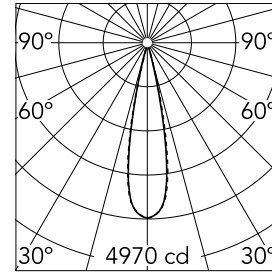

Number of heads	1	Net lumen (lm)	744
Lamp category	LED	Mountings	Ceiling recessed
Power (W)	10.8W	Environment	Indoor dry location
CCT (K)	2700K		
CRI	90		

Optical

Lighting type	Direct
LED type	Power LED
Light distribution	Symmetric
Optical type	Medium
Beam angle (°)	22
Beam angle C90-270 (°)	22

Physical

Color	Black/White	Length (mm)	147
Orientation	Fixed		
Trim	yes		
Recessed depth (mm)	75		
Weight (kg)	0.34		

Note

Pre-installation frame not required.