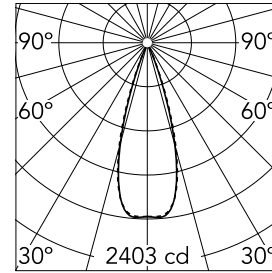

### Main specifications

<b>Number of heads</b>	1	<b>Net lumen (lm)</b>	781
<b>Lamp category</b>	LED	<b>Mountings</b>	Ceiling recessed
<b>Power (W)</b>	10.8W	<b>Environment</b>	Indoor dry location
<b>CCT (K)</b>	3000K		
<b>CRI</b>	90		

### Optical

<b>Lighting type</b>	Direct
<b>LED type</b>	Power LED
<b>Light distribution</b>	Symmetric
<b>Optical type</b>	Flood
<b>Beam angle (°)</b>	33
<b>Beam angle C90-270 (°)</b>	33

<b>Beam Angle:</b>	33°	
<b>h(m)</b>	<b>E(lx)</b>	<b>D(m)</b>
1	2403	0.60
2	601	1.20
3	267	1.79
4	150	2.39
5	96	2.99

Luminous flux luminaire  
781 lm (EXTREME CUT OFF)

### Physical

<b>Color</b>	White/Gold	<b>Length (mm)</b>	147
<b>Orientation</b>	Fixed		
<b>Trim</b>	yes		
<b>Recessed depth (mm)</b>	75		
<b>Weight (kg)</b>	0.34		