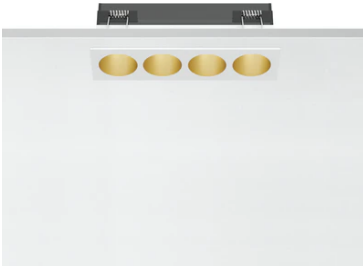

## Light Shadow Fixed Trim Dali Version 4 Spots Optic Flood

03.9138.40ADA - White/Gold

Recessed integrated luminaire with 4 LED lighting spots. Remote power supply included (220-240V).

### Main specifications

<b>Number of heads</b>	1	<b>Net lumen (lm)</b>	781
<b>Lamp category</b>	LED	<b>Mountings</b>	Ceiling recessed
<b>Power (W)</b>	10.8W	<b>Environment</b>	Indoor dry location
<b>CCT (K)</b>	3000K		
<b>CRI</b>	90		

Luminous flux luminaire  
781 lm (EXTREME CUT OFF)

### Physical

<b>Color</b>	White/Gold	<b>Length (mm)</b>	147
<b>Orientation</b>	Fixed		
<b>Trim</b>	yes		
<b>Recessed depth (mm)</b>	75		
<b>Weight (kg)</b>	0.34		