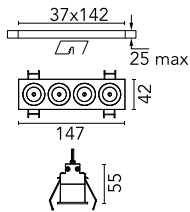

### Main specifications

<b>Number of heads</b>	1	<b>Net lumen (lm)</b>	781
<b>Lamp category</b>	LED	<b>Mountings</b>	Ceiling recessed
<b>Power (W)</b>	10.8W	<b>Environment</b>	Indoor
<b>CCT (K)</b>	3000K		
<b>CRI</b>	90		

### Physical

<b>Color</b>	Black/Gold	<b>Length (mm)</b>	147
<b>Orientation</b>	Fixed		
<b>Trim</b>	yes		
<b>Recessed depth (mm)</b>	75		
<b>Weight (kg)</b>	0.34		