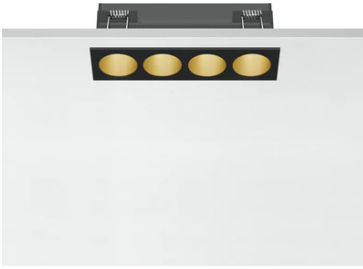

## Light Shadow Fixed Trim Dali Version 4 Spots Optic Flood

03.9138.14ADA - Black/Gold

Recessed integrated luminaire with 4 LED lighting spots. Remote power supply included (220-240V).

### Main specifications

<b>Number of heads</b>	1	<b>Net lumen (lm)</b>	781
<b>Lamp category</b>	LED	<b>Mountings</b>	Ceiling recessed
<b>Power (W)</b>	10.8W	<b>Environment</b>	Indoor
<b>CCT (K)</b>	3000K		
<b>CRI</b>	90		

Luminous flux luminaire  
781 lm (EXTREME CUT OFF)

### Physical

<b>Color</b>	Black/Gold	<b>Length (mm)</b>	147
<b>Orientation</b>	Fixed		
<b>Trim</b>	yes		
<b>Recessed depth (mm)</b>	75		
<b>Weight (kg)</b>	0.34		