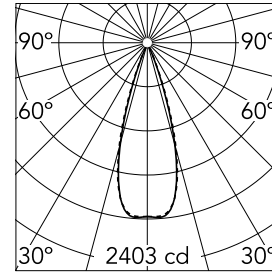

### Main specifications

<b>Number of heads</b>	1	<b>Net lumen (lm)</b>	781
<b>Lamp category</b>	LED	<b>Mountings</b>	Ceiling recessed
<b>Power (W)</b>	10.8W	<b>Environment</b>	Indoor
<b>CCT (K)</b>	3000K		
<b>CRI</b>	90		

### Optical

<b>Lighting type</b>	Direct
<b>LED type</b>	Power LED
<b>Light distribution</b>	Symmetric
<b>Optical type</b>	Flood
<b>Beam angle (°)</b>	33
<b>Beam angle C90-270 (°)</b>	33

<b>Beam Angle:</b>	33°	
<b>h(m)</b>	<b>E(lx)</b>	<b>D(m)</b>
1	2403	0.60
2	601	1.20
3	267	1.79
4	150	2.39
5	96	2.99

Luminous flux luminaire  
781 lm (EXTREME CUT OFF)

### Physical

<b>Color</b>	Black/Gold	<b>Length (mm)</b>	147
<b>Orientation</b>	Fixed		
<b>Trim</b>	yes		
<b>Recessed depth (mm)</b>	75		
<b>Weight (kg)</b>	0.34		