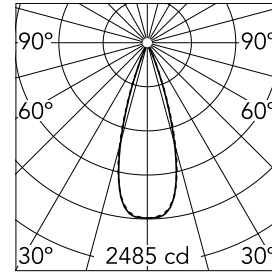

### Main specifications

<b>Number of heads</b>	1	<b>Net lumen (lm)</b>	803
<b>Lamp category</b>	LED	<b>Mountings</b>	Ceiling recessed
<b>Power (W)</b>	10.8W	<b>Environment</b>	Indoor dry location
<b>CCT (K)</b>	3000K		
<b>CRI</b>	90		

### Optical

<b>Lighting type</b>	Direct
<b>LED type</b>	Power LED
<b>Light distribution</b>	Symmetric
<b>Optical type</b>	Flood
<b>Beam angle (°)</b>	33
<b>Beam angle C90-270 (°)</b>	33

<b>Beam Angle:</b>	33°	
<b>h(m)</b>	<b>E(lx)</b>	<b>D(m)</b>
1	2485	0.60
2	621	1.19
3	276	1.79
4	155	2.38
5	99	2.98

Luminous flux luminaire  
803 lm (EXTREME CUT OFF)

### Physical

<b>Color</b>	White/Chrome	<b>Length (mm)</b>	147
<b>Orientation</b>	Fixed		
<b>Trim</b>	yes		
<b>Recessed depth (mm)</b>	75		
<b>Weight (kg)</b>	0.34		