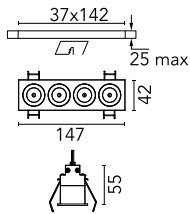

Light Shadow Fixed Trim Dali Version 4 Spots Optic Flood

03.9137.14ADA - Black/Chrome

Recessed integrated luminaire with 4 LED lighting spots. Remote power supply included (220-240V).

Main specifications

Number of heads	1	Net lumen (lm)	803
Lamp category	LED	Mountings	Ceiling recessed
Power (W)	10.8W	Environment	Indoor
CCT (K)	3000K		
CRI	90		

Optical

Lighting type	Direct
LED type	Power LED
Light distribution	Symmetric
Optical type	Flood
Beam angle (°)	33
Beam angle C90-270 (°)	33

Physical

Color	Black/Chrome	Length (mm)	147
Orientation	Fixed		
Trim	yes		
Recessed depth (mm)	75		
Weight (kg)	0.34		

Certification / Marking

Note

Pre-installation frame not required.