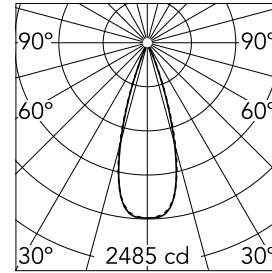

Light Shadow Fixed Trim Dali Version 4 Spots Optic Flood

03.9137.14ADA - Black/Chrome

Recessed integrated luminaire with 4 LED lighting spots. Remote power supply included (220-240V).

Main specifications

Number of heads	1	Net lumen (lm)	803
Lamp category	LED	Mountings	Ceiling recessed
Power (W)	10.8W	Environment	Indoor
CCT (K)	3000K		
CRI	90		

Optical

Lighting type	Direct
LED type	Power LED
Light distribution	Symmetric
Optical type	Flood
Beam angle (°)	33
Beam angle C90-270 (°)	33

Physical

Color	Black/Chrome	Length (mm)	147
Orientation	Fixed		
Trim	yes		
Recessed depth (mm)	75		
Weight (kg)	0.34		

Certification / Marking

Note

Pre-installation frame not required.