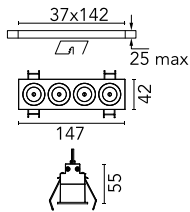

Light Shadow Fixed Trim Dali Version 4 Spots Optic Flood

03.9136.14ADA - Black/Black

Recessed integrated luminaire with 4 LED lighting spots. Remote power supply included (220-240V).

Main specifications

Number of heads	1	Net lumen (lm)	768
Lamp category	LED	Mountings	Ceiling recessed
Power (W)	10.8W	Environment	Indoor
CCT (K)	3000K		
CRI	90		

Optical

Lighting type	Direct
LED type	Power LED
Light distribution	Symmetric
Optical type	Flood
Beam angle (°)	33
Beam angle C90-270 (°)	33

Beam Angle:	33°		
h(m)	E(lx)	D(m)	
1	2400	0.60	
2	600	1.19	
3	267	1.79	
4	150	2.39	
5	96	2.99	

Physical

Color	Black/Black	Length (mm)	147
Orientation	Fixed		
Trim	yes		
Recessed depth (mm)	75		
Weight (kg)	0.34		

Note

Pre-installation frame not required.