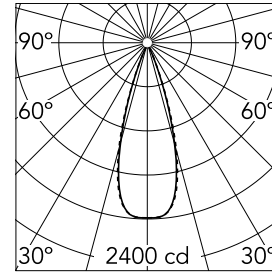

Light Shadow Fixed Trim Dali Version 4 Spots Optic Flood

03.9136.14ADA - Black/Black

Recessed integrated luminaire with 4 LED lighting spots. Remote power supply included (220-240V).

Main specifications

Number of heads	1	Net lumen (lm)	768
Lamp category	LED	Mountings	Ceiling recessed
Power (W)	10.8W	Environment	Indoor
CCT (K)	3000K		
CRI	90		

Optical

Lighting type	Direct
LED type	Power LED
Light distribution	Symmetric
Optical type	Flood
Beam angle (°)	33
Beam angle C90-270 (°)	33

Beam Angle:	33°		
h(m)	E(lx)	D(m)	
1	2400	0.60	
2	600	1.19	
3	267	1.79	
4	150	2.39	
5	96	2.99	

Physical

Color	Black/Black	Length (mm)	147
Orientation	Fixed		
Trim	yes		
Recessed depth (mm)	75		
Weight (kg)	0.34		

Note

Pre-installation frame not required.