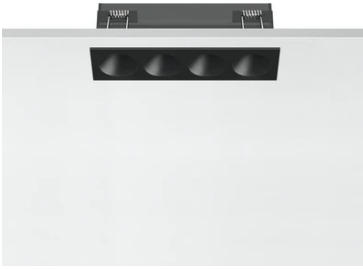

Light Shadow Fixed Trim Dali Version 4 Spots Optic Flood

03.9136.14ADA - Black/Black

Recessed integrated luminaire with 4 LED lighting spots. Remote power supply included (220-240V).

Main specifications

Number of heads	1	Net lumen (lm)	768
Lamp category	LED	Mountings	Ceiling recessed
Power (W)	10.8W	Environment	Indoor
CCT (K)	3000K		
CRI	90		

Optical

Lighting type	Direct
LED type	Power LED
Light distribution	Symmetric
Optical type	Flood
Beam angle (°)	33
Beam angle C90-270 (°)	33

Beam Angle:	33°		
h(m)	E(lx)	D(m)	
1	2400	0.60	
2	600	1.19	
3	267	1.79	
4	150	2.39	
5	96	2.99	

Physical

Color	Black/Black	Length (mm)	147
Orientation	Fixed		
Trim	yes		
Recessed depth (mm)	75		
Weight (kg)	0.34		

Note

Pre-installation frame not required.