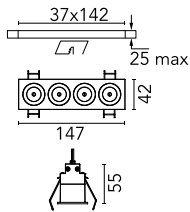

Electrical

Frequency (Hz)	50/60	Emergency	Without
Voltage (V)	220.00	Insulation class	II
Dimmable	Yes		
Driver	Remote included		
Driver type	Dimmable DALI		
	1		

Physical

Color	White/White	Length (mm)	147
Orientation	Fixed		
Trim	yes		
Recessed depth (mm)	75		
Weight (kg)	0.34		

Note

Pre-installation frame not required.