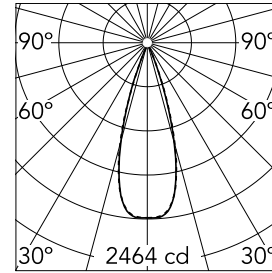

Light Shadow Fixed Trim Dali Version 4 Spots Optic Flood

03.9135.40ADA - White/White

Recessed integrated luminaire with 4 LED lighting spots. Remote power supply included (220-240V).

Main specifications

Number of heads	1	Net lumen (lm)	790
Lamp category	LED	Mountings	Ceiling recessed
Power (W)	10.8W	Environment	Indoor dry location
CCT (K)	3000K		
CRI	90		

Optical

Lighting type	Direct
LED type	Power LED
Light distribution	Symmetric
Optical type	Flood
Beam angle (°)	33
Beam angle C90-270 (°)	33

Beam Angle:	33°		
h(m)	E(lx)	D(m)	
1	2464	0.59	
2	616	1.18	
3	274	1.78	
4	154	2.37	
5	99	2.96	

Physical

Color	White/White	Length (mm)	147
Orientation	Fixed		
Trim	yes		
Recessed depth (mm)	75		
Weight (kg)	0.34		

Note

Pre-installation frame not required.