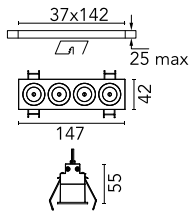

Light Shadow Fixed Trim Dali Version 4 Spots Optic Flood

■ □ 03.9135.14ADA - Black/White

Recessed integrated luminaire with 4 LED lighting spots. Remote power supply included (220-240V).

Main specifications

Number of heads	1	Net lumen (lm)	790
Lamp category	LED	Mountings	Ceiling recessed
Power (W)	10.8W	Environment	Indoor dry location
CCT (K)	3000K		
CRI	90		

Optical

Lighting type	Direct
LED type	Power LED
Light distribution	Symmetric
Optical type	Flood
Beam angle (°)	33
Beam angle C90-270 (°)	33

Physical

Color	Black/White	Length (mm)	147
Orientation	Fixed		
Trim	yes		
Recessed depth (mm)	75		
Weight (kg)	0.34		

Note

Pre-installation frame not required.