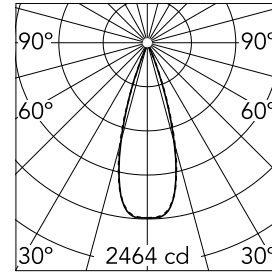

Light Shadow Fixed Trim Dali Version 4 Spots Optic Flood

■ □ 03.9135.14ADA - Black/White

Recessed integrated luminaire with 4 LED lighting spots. Remote power supply included (220-240V).

Main specifications

Number of heads	1	Net lumen (lm)	790
Lamp category	LED	Mountings	Ceiling recessed
Power (W)	10.8W	Environment	Indoor dry location
CCT (K)	3000K		
CRI	90		

Optical

Lighting type	Direct
LED type	Power LED
Light distribution	Symmetric
Optical type	Flood
Beam angle (°)	33
Beam angle C90-270 (°)	33

Physical

Color	Black/White	Length (mm)	147
Orientation	Fixed		
Trim	yes		
Recessed depth (mm)	75		
Weight (kg)	0.34		

Note

Pre-installation frame not required.