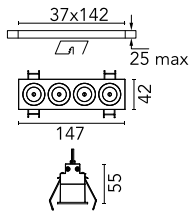

Light Shadow Fixed Trim Dali Version 4 Spots Optic Flood

03.9127.14ADA - Black/Chrome

Recessed integrated luminaire with 4 LED lighting spots. Remote power supply included (220-240V).

Main specifications

Number of heads	1	Net lumen (lm)	752
Lamp category	LED	Mountings	Ceiling recessed
Power (W)	10.8W	Environment	Indoor dry location
CCT (K)	2700K		
CRI	90		

Optical

Lighting type	Direct
LED type	Power LED
Light distribution	Symmetric
Optical type	Flood
Beam angle (°)	33
Beam angle C90-270 (°)	33

Physical

Color	Black/Chrome	Length (mm)	147
Orientation	Fixed		
Trim	yes		
Recessed depth (mm)	75		
Weight (kg)	0.34		

Note

Pre-installation frame not required.