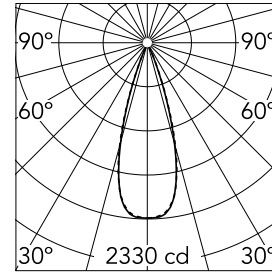

Light Shadow Fixed Trim Dali Version 4 Spots Optic Flood

03.9127.14ADA - Black/Chrome

Recessed integrated luminaire with 4 LED lighting spots. Remote power supply included (220-240V).

Main specifications

Number of heads	1	Net lumen (lm)	752
Lamp category	LED	Mountings	Ceiling recessed
Power (W)	10.8W	Environment	Indoor dry location
CCT (K)	2700K		
CRI	90		

Optical

Lighting type	Direct
LED type	Power LED
Light distribution	Symmetric
Optical type	Flood
Beam angle (°)	33
Beam angle C90-270 (°)	33

Physical

Color	Black/Chrome	Length (mm)	147
Orientation	Fixed		
Trim	yes		
Recessed depth (mm)	75		
Weight (kg)	0.34		

Note

Pre-installation frame not required.