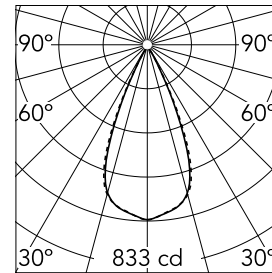

Light Shadow Fixed Trim Dali Version 2 Spots Optic Wide Flood

03.8307.40ADA - White/Gold

Recessed integrated luminaire with 2 LED lighting spots. Remote power supply included (220-240V).

Main specifications

Number of heads	1	Net lumen (lm)	452
Lamp category	LED	Mountings	Ceiling recessed
Power (W)	5.4W	Environment	Indoor
CCT (K)	3000K		
CRI	90		

Optical

Lighting type	Direct
LED type	Power LED
Light distribution	Symmetric
Optical type	Wide flood
Beam angle (°)	46
Beam angle C90-270 (°)	46

Physical

Color	White/Gold	Length (mm)	77
Orientation	Fixed		
Trim	yes		
Recessed depth (mm)	150		
Weight (kg)	0.25		

Note

Pre-installation frame not required.