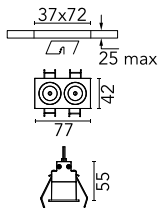

Light Shadow Fixed Trim Dali Version 2 Spots Optic Wide Flood

03.8307.40ADA - White/Gold

Recessed integrated luminaire with 2 LED lighting spots. Remote power supply included (220-240V).

Main specifications

Number of heads	1	Net lumen (lm)	452
Lamp category	LED	Mountings	Ceiling recessed
Power (W)	5.4W	Environment	Indoor
CCT (K)	3000K		
CRI	90		

Optical

Lighting type	Direct
LED type	Power LED
Light distribution	Symmetric
Optical type	Wide flood
Beam angle (°)	46
Beam angle C90-270 (°)	46

Beam Angle: 46°

h(m)	E(lx)	D(m)
1	833	0.84
2	208	1.69
3	93	2.53
4	52	3.38
5	33	4.22

Luminous flux luminaire
452 lm (EXTREME CUT OFF)

Electrical

Frequency (Hz)	50/60	Emergency	Without
Voltage (V)	220.00	Insulation class	II
Dimmable	Yes		
Driver	Remote		
Driver type	Electronic dimmable DALI		

Physical

Color	White/Gold	Length (mm)	77
Orientation	Fixed		
Trim	yes		
Recessed depth (mm)	150		
Weight (kg)	0.25		

Note

Pre-installation frame not required.