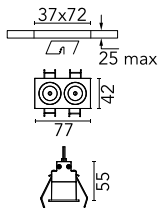

## Light Shadow Fixed Trim Dali Version 2 Spots Optic Wide Flood

03.8307.14ADA - Black/Gold

Recessed integrated luminaire with 2 LED lighting spots. Remote power supply included (220-240V).

### Main specifications

<b>Number of heads</b>	1	<b>Net lumen (lm)</b>	452
<b>Lamp category</b>	LED	<b>Mountings</b>	Ceiling recessed
<b>Power (W)</b>	5.4W	<b>Environment</b>	Indoor dry location
<b>CCT (K)</b>	3000K		
<b>CRI</b>	90		

### Optical

<b>Lighting type</b>	Direct
<b>LED type</b>	Power LED
<b>Light distribution</b>	Symmetric
<b>Optical type</b>	Wide flood
<b>Beam angle (°)</b>	46
<b>Beam angle C90-270 (°)</b>	46

<b>Beam Angle:</b>	46°		
	h(m)	E(lx)	D(m)
	1	833	0.84
	2	208	1.69
	3	93	2.53
	4	52	3.38
	5	33	4.22

### Physical

<b>Color</b>	Black/Gold	<b>Length (mm)</b>	77
<b>Orientation</b>	Fixed		
<b>Trim</b>	yes		
<b>Recessed depth (mm)</b>	150		
<b>Weight (kg)</b>	0.25		