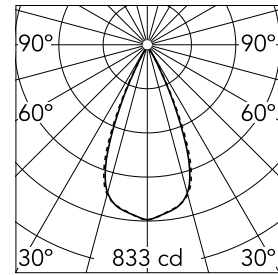

### Main specifications

<b>Number of heads</b>	1	<b>Net lumen (lm)</b>	452
<b>Lamp category</b>	LED	<b>Mountings</b>	Ceiling recessed
<b>Power (W)</b>	5.4W	<b>Environment</b>	Indoor dry location
<b>CCT (K)</b>	3000K		
<b>CRI</b>	90		

### Optical

<b>Lighting type</b>	Direct
<b>LED type</b>	Power LED
<b>Light distribution</b>	Symmetric
<b>Optical type</b>	Wide flood
<b>Beam angle (°)</b>	46
<b>Beam angle C90-270 (°)</b>	46

<b>Beam Angle:</b>	46°		
	h(m)	E(lx)	D(m)
	1	833	0.84
	2	208	1.69
	3	93	2.53
	4	52	3.38
	5	33	4.22

Luminous flux luminaire  
452 lm (EXTREME CUT OFF)

### Physical

<b>Color</b>	Black/Gold	<b>Length (mm)</b>	77
<b>Orientation</b>	Fixed		
<b>Trim</b>	yes		
<b>Recessed depth (mm)</b>	150		
<b>Weight (kg)</b>	0.25		