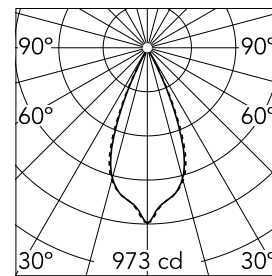

Light Shadow Fixed Trim Dali Version 2 Spots Optic Wide Flood

03.8306.40ADA - White/Chrome

Recessed integrated luminaire with 2 LED lighting spots. Remote power supply included (220-240V).

Main specifications

Number of heads	1	Net lumen (lm)	467
Lamp category	LED	Mountings	Ceiling recessed
Power (W)	5.4W	Environment	Indoor
CCT (K)	3000K		
CRI	90		

Optical

Lighting type	Direct
LED type	Power LED
Light distribution	Symmetric
Optical type	Wide flood
Beam angle (°)	44
Beam angle C90-270 (°)	44

Certification / Marking

Physical

Color	White/Chrome	Length (mm)	77
Orientation	Fixed		
Trim	yes		
Recessed depth (mm)	150		
Weight (kg)	0.25		

Note

Pre-installation frame not required.