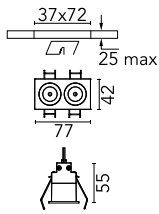

Light Shadow Fixed Trim Dali Version 2 Spots Optic Wide Flood

03.8306.40ADA - White/Chrome

Recessed integrated luminaire with 2 LED lighting spots. Remote power supply included (220-240V).

Main specifications

Number of heads	1	Net lumen (lm)	467
Lamp category	LED	Mountings	Ceiling recessed
Power (W)	5.4W	Environment	Indoor
CCT (K)	3000K		
CRI	90		

Optical

Lighting type	Direct
LED type	Power LED
Light distribution	Symmetric
Optical type	Wide flood
Beam angle (°)	44
Beam angle C90-270 (°)	44

Beam Angle: 44°		
h(m)	E(lx)	D(m)
1	973	0.80
2	243	1.60
3	108	2.40
4	61	3.19
5	39	3.99

Luminous flux luminaire
467 lm (EXTREME CUT OFF)

Electrical

Frequency (Hz)	50/60	Emergency	Without
Voltage (V)	220.00	Insulation class	II
Dimmable	Yes		
Driver	Remote		
Driver type	Electronic dimmable DALI		

Certification / Marking

Physical

Color	White/Chrome	Length (mm)	77
Orientation	Fixed		
Trim	yes		
Recessed depth (mm)	150		
Weight (kg)	0.25		

Note

Pre-installation frame not required.