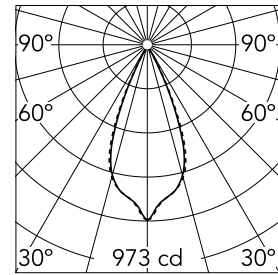

Light Shadow Fixed Trim Dali Version 2 Spots Optic Wide Flood

03.8306.14ADA - Black/Chrome

Recessed integrated luminaire with 2 LED lighting spots. Remote power supply included (220-240V).

Main specifications

Number of heads	1	Net lumen (lm)	467
Lamp category	LED	Mountings	Ceiling recessed
Power (W)	5.4W	Environment	Indoor
CCT (K)	3000K		
CRI	90		

Optical

Lighting type	Direct
LED type	Power LED
Light distribution	Symmetric
Optical type	Wide flood
Beam angle (°)	44
Beam angle C90-270 (°)	44

Physical

Color	Black/Chrome	Length (mm)	77
Orientation	Fixed		
Trim	yes		
Recessed depth (mm)	150		
Weight (kg)	0.25		

Note

Pre-installation frame not required.