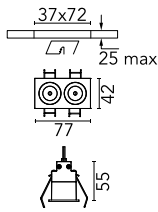

Light Shadow Fixed Trim Dali Version 2 Spots Optic Wide Flood

03.8306.14ADA - Black/Chrome

Recessed integrated luminaire with 2 LED lighting spots. Remote power supply included (220-240V).

Main specifications

Number of heads	1	Net lumen (lm)	467
Lamp category	LED	Mountings	Ceiling recessed
Power (W)	5.4W	Environment	Indoor
CCT (K)	3000K		
CRI	90		

Optical

Lighting type	Direct
LED type	Power LED
Light distribution	Symmetric
Optical type	Wide flood
Beam angle (°)	44
Beam angle C90-270 (°)	44

Physical

Color	Black/Chrome	Length (mm)	77
Orientation	Fixed		
Trim	yes		
Recessed depth (mm)	150		
Weight (kg)	0.25		

Note

Pre-installation frame not required.