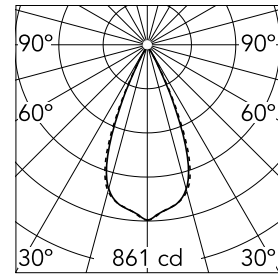

## Light Shadow Fixed Trim Dali Version 2 Spots Optic Wide Flood

03.8304.40ADA - White/White

Recessed integrated luminaire with 2 LED lighting spots. Remote power supply included (220-240V).

### Optical

<b>Lighting type</b>	Direct
<b>LED type</b>	Power LED
<b>Light distribution</b>	Symmetric
<b>Optical type</b>	Wide flood
<b>Beam angle (°)</b>	45
<b>Beam angle C90-270 (°)</b>	45

<b>Beam Angle:</b>	45°		
	<b>h(m)</b>	<b>E(lx)</b>	<b>D(m)</b>
	1	861	0.83
	2	215	1.67
	3	96	2.50
	4	54	3.34
	5	34	4.17

Luminous flux luminaire  
462 lm (EXTREME CUT OFF)

### Physical

<b>Color</b>	White/White	<b>Length (mm)</b>	77
<b>Orientation</b>	Fixed		
<b>Trim</b>	yes		
<b>Recessed depth (mm)</b>	150		
<b>Weight (kg)</b>	0.25		