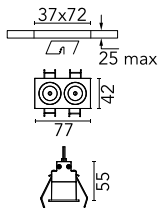

## Light Shadow Fixed Trim Dali Version 2 Spots Optic Wide Flood

03.8304.40ADA - White/White

Recessed integrated luminaire with 2 LED lighting spots. Remote power supply included (220-240V).

### Physical

<b>Color</b>	White/White	<b>Length (mm)</b>	77
<b>Orientation</b>	Fixed		
<b>Trim</b>	yes		
<b>Recessed depth (mm)</b>	150		
<b>Weight (kg)</b>	0.25		