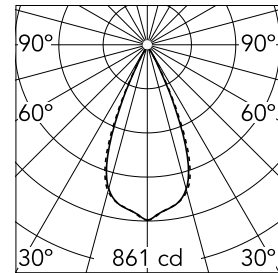

Light Shadow Fixed Trim Dali Version 2 Spots Optic Wide Flood

03.8304.14ADA - Black/White

Recessed integrated luminaire with 2 LED lighting spots. Remote power supply included (220-240V).

Main specifications

Number of heads	1	Net lumen (lm)	462
Lamp category	LED	Mountings	Ceiling recessed
Power (W)	5.4W	Environment	Indoor dry location
CCT (K)	3000K		
CRI	90		

Optical

Lighting type	Direct
LED type	Power LED
Light distribution	Symmetric
Optical type	Wide flood
Beam angle (°)	45
Beam angle C90-270 (°)	45

Physical

Color	Black/White	Length (mm)	77
Orientation	Fixed		
Trim	yes		
Recessed depth (mm)	150		
Weight (kg)	0.25		

Note

Pre-installation frame not required.