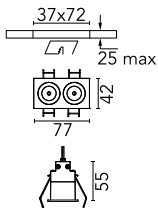

Light Shadow Fixed Trim Dali Version 2 Spots Optic Wide Flood

03.8304.14ADA - Black/White

Recessed integrated luminaire with 2 LED lighting spots. Remote power supply included (220-240V).

Main specifications

Number of heads	1	Net lumen (lm)	462
Lamp category	LED	Mountings	Ceiling recessed
Power (W)	5.4W	Environment	Indoor dry location
CCT (K)	3000K		
CRI	90		

Optical

Lighting type	Direct
LED type	Power LED
Light distribution	Symmetric
Optical type	Wide flood
Beam angle (°)	45
Beam angle C90-270 (°)	45

Beam Angle:	45°		
	h(m)	E(lx)	D(m)
	1	861	0.83
	2	215	1.67
	3	96	2.50
	4	54	3.34
	5	34	4.17

Luminous flux luminaire
462 lm (EXTREME CUT OFF)

Electrical

Frequency (Hz)	50/60	Emergency	Without
Voltage (V)	220.00	Insulation class	II
Dimmable	Yes		
Driver	Remote included		
Driver type	Dimmable DALI		
	1		

Physical

Color	Black/White	Length (mm)	77
Orientation	Fixed		
Trim	yes		
Recessed depth (mm)	150		
Weight (kg)	0.25		

Note

Pre-installation frame not required.