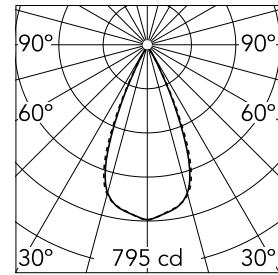

Light Shadow Fixed Trim Dali Version 2 Spots Optic Wide Flood

03.8303.14ADA - Black/Gold

Recessed integrated luminaire with 2 LED lighting spots. Remote power supply included (220-240V).

Main specifications

Number of heads	1	Net lumen (lm)	432
Lamp category	LED	Mountings	Ceiling recessed
Power (W)	5.4W	Environment	Indoor dry location
CCT (K)	2700K		
CRI	90		

Optical

Lighting type	Direct
LED type	Power LED
Light distribution	Symmetric
Optical type	Wide flood
Beam angle (°)	46
Beam angle C90-270 (°)	46

Physical

Color	Black/Gold	Length (mm)	77
Orientation	Fixed		
Trim	yes		
Recessed depth (mm)	150		
Weight (kg)	0.25		

Note

Pre-installation frame not required.