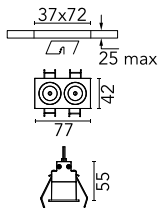

Light Shadow Fixed Trim Dali Version 2 Spots Optic Wide Flood

03.8303.14ADA - Black/Gold

Recessed integrated luminaire with 2 LED lighting spots. Remote power supply included (220-240V).

Main specifications

Number of heads	1	Net lumen (lm)	432
Lamp category	LED	Mountings	Ceiling recessed
Power (W)	5.4W	Environment	Indoor dry location
CCT (K)	2700K		
CRI	90		

Optical

Lighting type	Direct
LED type	Power LED
Light distribution	Symmetric
Optical type	Wide flood
Beam angle (°)	46
Beam angle C90-270 (°)	46

Physical

Color	Black/Gold	Length (mm)	77
Orientation	Fixed		
Trim	yes		
Recessed depth (mm)	150		
Weight (kg)	0.25		

Note

Pre-installation frame not required.