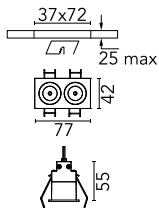

Light Shadow Fixed Trim Dali Version 2 Spots Optic Wide Flood

■ ■ 03.8301.40ADA - White/Black

Recessed integrated luminaire with 2 LED lighting spots. Remote power supply included (220-240V).

Main specifications

Number of heads	1	Net lumen (lm)	443
Lamp category	LED	Mountings	Ceiling recessed
Power (W)	5.4W	Environment	Indoor dry location
CCT (K)	2700K		
CRI	90		

Optical

Lighting type	Direct
LED type	Power LED
Light distribution	Symmetric
Optical type	Wide flood
Beam angle (°)	46
Beam angle C90-270 (°)	46

Beam Angle:	46°		
	h(m)	E(lx)	D(m)
	1	841	0.84
	2	210	1.69
	3	93	2.53
	4	53	3.38
	5	34	4.22

Luminous flux luminaire
443 lm (EXTREME CUT OFF)

Electrical

Frequency (Hz)	50/60	Emergency	Without
Voltage (V)	220.00	Insulation class	II
Dimmable	Yes		
Driver	Remote included		
Driver type	Dimmable DALI		
	1		

Physical

Color	White/Black	Length (mm)	77
Orientation	Fixed		
Trim	yes		
Recessed depth (mm)	150		
Weight (kg)	0.25		

Note

Pre-installation frame not required.