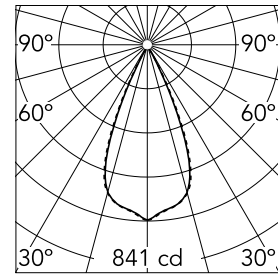

Light Shadow Fixed Trim Dali Version 2 Spots Optic Wide Flood

■ ■ 03.8301.40ADA - White/Black

Recessed integrated luminaire with 2 LED lighting spots. Remote power supply included (220-240V).

Main specifications

Number of heads	1	Net lumen (lm)	443
Lamp category	LED	Mountings	Ceiling recessed
Power (W)	5.4W	Environment	Indoor dry location
CCT (K)	2700K		
CRI	90		

Optical

Lighting type	Direct
LED type	Power LED
Light distribution	Symmetric
Optical type	Wide flood
Beam angle (°)	46
Beam angle C90-270 (°)	46

Physical

Color	White/Black	Length (mm)	77
Orientation	Fixed		
Trim	yes		
Recessed depth (mm)	150		
Weight (kg)	0.25		

Note

Pre-installation frame not required.