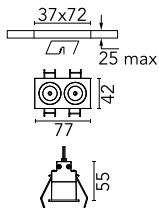

Light Shadow Fixed Trim Dali Version 2 Spots Optic Wide Flood

■ ■ 03.8301.14ADA - Black/Black

Recessed integrated luminaire with 2 LED lighting spots. Remote power supply included (220-240V).

Main specifications

Number of heads	1	Net lumen (lm)	443
Lamp category	LED	Mountings	Ceiling recessed
Power (W)	5.4W	Environment	Indoor dry location
CCT (K)	2700K		
CRI	90		

Optical

Lighting type	Direct
LED type	Power LED
Light distribution	Symmetric
Optical type	Wide flood
Beam angle (°)	46
Beam angle C90-270 (°)	46

Beam Angle:	46°		
	h(m)	E(lx)	D(m)
	1	841	0.84
	2	210	1.69
	3	93	2.53
	4	53	3.38
	5	34	4.22

Luminous flux luminaire
443 lm (EXTREME CUT OFF)

Electrical

Frequency (Hz)	50/60	Emergency	Without
Voltage (V)	220.00	Insulation class	II
Dimmable	Yes		
Driver	Remote included		
Driver type	Dimmable DALI		
	1		

Physical

Color	Black/Black	Length (mm)	77
Orientation	Fixed		
Trim	yes		
Recessed depth (mm)	150		
Weight (kg)	0.25		

Note

Pre-installation frame not required.