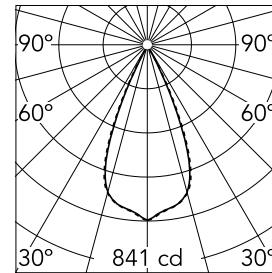

Number of heads	1	Net lumen (lm)	443
Lamp category	LED	Mountings	Ceiling recessed
Power (W)	5.4W	Environment	Indoor dry location
CCT (K)	2700K		
CRI	90		

Optical

Lighting type	Direct
LED type	Power LED
Light distribution	Symmetric
Optical type	Wide flood
Beam angle (°)	46
Beam angle C90-270 (°)	46

Physical

Color	Black/Black	Length (mm)	77
Orientation	Fixed		
Trim	yes		
Recessed depth (mm)	150		
Weight (kg)	0.25		

Note

Pre-installation frame not required.