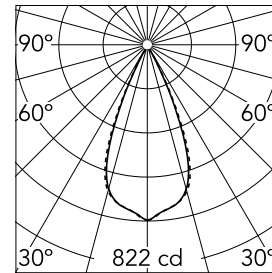

Light Shadow Fixed Trim Dali Version 2 Spots Optic Wide Flood

03.8300.14ADA - Black/White

Recessed integrated luminaire with 2 LED lighting spots. Remote power supply included (220-240V).

Main specifications

Number of heads	1	Net lumen (lm)	441
Lamp category	LED	Mountings	Ceiling recessed
Power (W)	5.4W	Environment	Indoor dry location
CCT (K)	2700K		
CRI	90		

Optical

Lighting type	Direct
LED type	Power LED
Light distribution	Symmetric
Optical type	Wide flood
Beam angle (°)	45
Beam angle C90-270 (°)	45

Physical

Color	Black/White	Length (mm)	77
Orientation	Fixed		
Trim	yes		
Recessed depth (mm)	150		
Weight (kg)	0.25		

Note

Pre-installation frame not required.