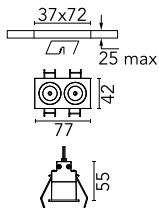

Light Shadow Fixed Trim Dali Version 2 Spots Optic Wide Flood

03.8300.14ADA - Black/White

Recessed integrated luminaire with 2 LED lighting spots. Remote power supply included (220-240V).

Main specifications

Number of heads	1	Net lumen (lm)	441
Lamp category	LED	Mountings	Ceiling recessed
Power (W)	5.4W	Environment	Indoor dry location
CCT (K)	2700K		
CRI	90		

Optical

Lighting type	Direct
LED type	Power LED
Light distribution	Symmetric
Optical type	Wide flood
Beam angle (°)	45
Beam angle C90-270 (°)	45

Beam Angle:	45°		
	h(m)	E(lx)	D(m)
1	822	0.83	
2	205	1.67	
3	91	2.50	
4	51	3.34	
5	33	4.17	

Luminous flux luminaire
441 lm (EXTREME CUT OFF)

Electrical

Frequency (Hz)	50/60	Emergency	Without
Voltage (V)	220.00	Insulation class	II
Dimmable	Yes		
Driver	Remote included		
Driver type	Dimmable DALI		
	1		

Physical

Color	Black/White	Length (mm)	77
Orientation	Fixed		
Trim	yes		
Recessed depth (mm)	150		
Weight (kg)	0.25		

Note

Pre-installation frame not required.