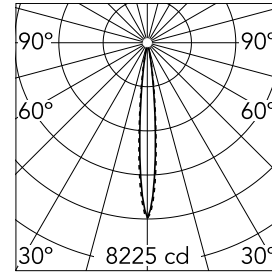

Light Shadow Fixed Trim Dali Version 2 Spots Optic Spot

03.8827.14ADA - Black/Gold

Recessed integrated luminaire with 2 LED lighting spots. Remote power supply included (220-240V).

Main specifications

Number of heads	1	Net lumen (lm)	465
Lamp category	LED	Mountings	Ceiling recessed
Power (W)	5.4W	Environment	Indoor
CCT (K)	3000K		
CRI	90		

Optical

Lighting type	Direct
LED type	Power LED
Light distribution	Symmetric
Optical type	Spot
Beam angle (°)	10
Beam angle C90-270 (°)	10

Beam Angle:	10°		
	h(m)	E(lx)	D(m)
1	8225	0.18	
2	2056	0.36	
3	914	0.55	
4	514	0.73	
5	329	0.91	

Physical

Color	Black/Gold	Length (mm)	77
Orientation	Fixed		
Trim	yes		
Recessed depth (mm)	150		
Weight (kg)	0.25		

Note

Pre-installation frame not required.