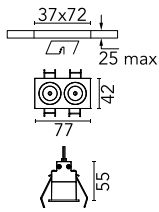

Light Shadow Fixed Trim Dali Version 2 Spots Optic Spot

03.8827.14ADA - Black/Gold

Recessed integrated luminaire with 2 LED lighting spots. Remote power supply included (220-240V).

Main specifications

Number of heads	1	Net lumen (lm)	465
Lamp category	LED	Mountings	Ceiling recessed
Power (W)	5.4W	Environment	Indoor
CCT (K)	3000K		
CRI	90		

Optical

Lighting type	Direct
LED type	Power LED
Light distribution	Symmetric
Optical type	Spot
Beam angle (°)	10
Beam angle C90-270 (°)	10

Beam Angle:	10°		
	h(m)	E(lx)	D(m)
1	8225	0.18	
2	2056	0.36	
3	914	0.55	
4	514	0.73	
5	329	0.91	

Physical

Color	Black/Gold	Length (mm)	77
Orientation	Fixed		
Trim	yes		
Recessed depth (mm)	150		
Weight (kg)	0.25		

Note

Pre-installation frame not required.