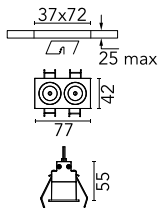

## Light Shadow Fixed Trim Dali Version 2 Spots Optic Spot

03.8826.14ADA - Black/Chrome

Recessed integrated luminaire with 2 LED lighting spots. Remote power supply included (220-240V).

### Optical

<b>Lighting type</b>	Direct
<b>LED type</b>	Power LED
<b>Light distribution</b>	Symmetric
<b>Optical type</b>	Spot
<b>Beam angle (°)</b>	10
<b>Beam angle C90-270 (°)</b>	10

<b>Beam Angle:</b>	10°		
<b>h(m)</b>	<b>E(lx)</b>	<b>D(m)</b>	
1	8394	0.18	
2	2098	0.36	
3	933	0.55	
4	525	0.73	
5	336	0.91	

### Physical

<b>Color</b>	Black/Chrome	<b>Length (mm)</b>	77
<b>Orientation</b>	Fixed		
<b>Trim</b>	yes		
<b>Recessed depth (mm)</b>	150		
<b>Weight (kg)</b>	0.25		