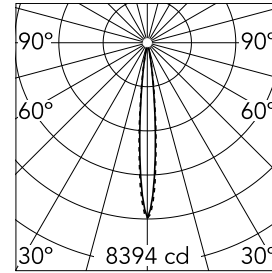

### Main specifications

<b>Number of heads</b>	1	<b>Net lumen (lm)</b>	477
<b>Lamp category</b>	LED	<b>Mountings</b>	Ceiling recessed
<b>Power (W)</b>	5.4W	<b>Environment</b>	Indoor
<b>CCT (K)</b>	3000K		
<b>CRI</b>	90		

### Optical

<b>Lighting type</b>	Direct
<b>LED type</b>	Power LED
<b>Light distribution</b>	Symmetric
<b>Optical type</b>	Spot
<b>Beam angle (°)</b>	10
<b>Beam angle C90-270 (°)</b>	10

<b>Beam Angle:</b>	10°		
<b>h(m)</b>	<b>E(lx)</b>	<b>D(m)</b>	
1	8394	0.18	
2	2098	0.36	
3	933	0.55	
4	525	0.73	
5	336	0.91	

Luminous flux luminaire  
477 lm (EXTREME CUT OFF)

### Physical

<b>Color</b>	Black/Chrome	<b>Length (mm)</b>	77
<b>Orientation</b>	Fixed		
<b>Trim</b>	yes		
<b>Recessed depth (mm)</b>	150		
<b>Weight (kg)</b>	0.25		