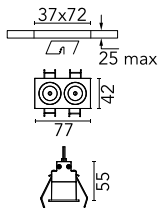

Light Shadow Fixed Trim Dali Version 2 Spots Optic Spot

03.8824.14ADA - Black/White

Recessed integrated luminaire with 2 LED lighting spots. Remote power supply included (220-240V).

Main specifications

Number of heads	1	Net lumen (lm)	475
Lamp category	LED	Mountings	Ceiling recessed
Power (W)	5.4W	Environment	Indoor dry location
CCT (K)	3000K		
CRI	90		

Optical

Lighting type	Direct
LED type	Power LED
Light distribution	Symmetric
Optical type	Spot
Beam angle (°)	10
Beam angle C90-270 (°)	10

Beam Angle:	10°		
h(m)	E(lx)	D(m)	
1	8680	0.17	
2	2170	0.35	
3	964	0.52	
4	543	0.70	
5	347	0.87	

Physical

Color	Black/White	Length (mm)	77
Orientation	Fixed		
Trim	yes		
Recessed depth (mm)	150		
Weight (kg)	0.25		

Note

Pre-installation frame not required.