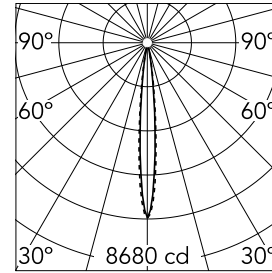

Light Shadow Fixed Trim Dali Version 2 Spots Optic Spot

03.8824.14ADA - Black/White

Recessed integrated luminaire with 2 LED lighting spots. Remote power supply included (220-240V).

Main specifications

Number of heads	1	Net lumen (lm)	475
Lamp category	LED	Mountings	Ceiling recessed
Power (W)	5.4W	Environment	Indoor dry location
CCT (K)	3000K		
CRI	90		

Optical

Lighting type	Direct
LED type	Power LED
Light distribution	Symmetric
Optical type	Spot
Beam angle (°)	10
Beam angle C90-270 (°)	10

Beam Angle:	10°		
h(m)	E(lx)	D(m)	
1	8680	0.17	
2	2170	0.35	
3	964	0.52	
4	543	0.70	
5	347	0.87	

Physical

Color	Black/White	Length (mm)	77
Orientation	Fixed		
Trim	yes		
Recessed depth (mm)	150		
Weight (kg)	0.25		

Note

Pre-installation frame not required.